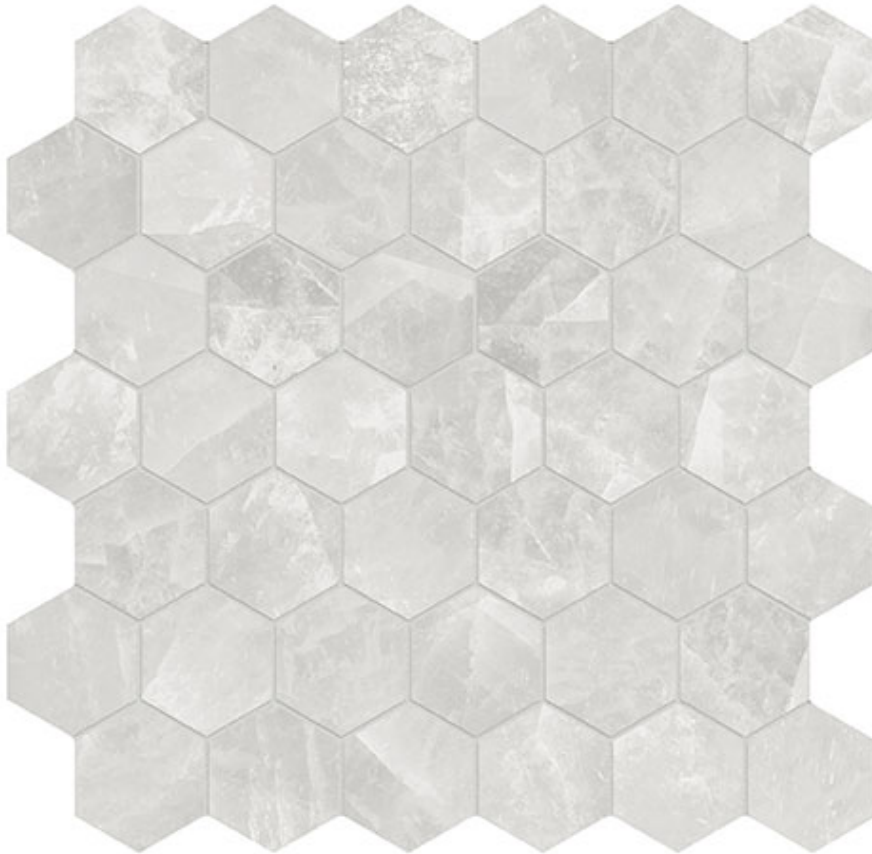

MACAR'S

---

**PRODUCT**

**ROYAL STONWORKS 2\'' CRYSTAL LUXE HEX**

---

12"x12" | Porcelain | Tile

## TECHNICAL DATA

CODE: QUSW-CL-HX  
NAME: Royal Stoneworks 2" Crystal Luxe Hex  
SERIES: Royal Stoneworks  
SIZE: 12"x12"  
FINISH: Honed  
LOOK: Stone Look  
FAMILY: Tile  
MOSAIC TYPE: 2"x2"  
SHADE VARIATION: V2  
STYLE: Contemporary  
SUITABLE FOR: Indoor|Shower  
TYPOLOGY: Porcelain  
TYPE OF PIECE: Mosaic  
USE: Floor and Wall