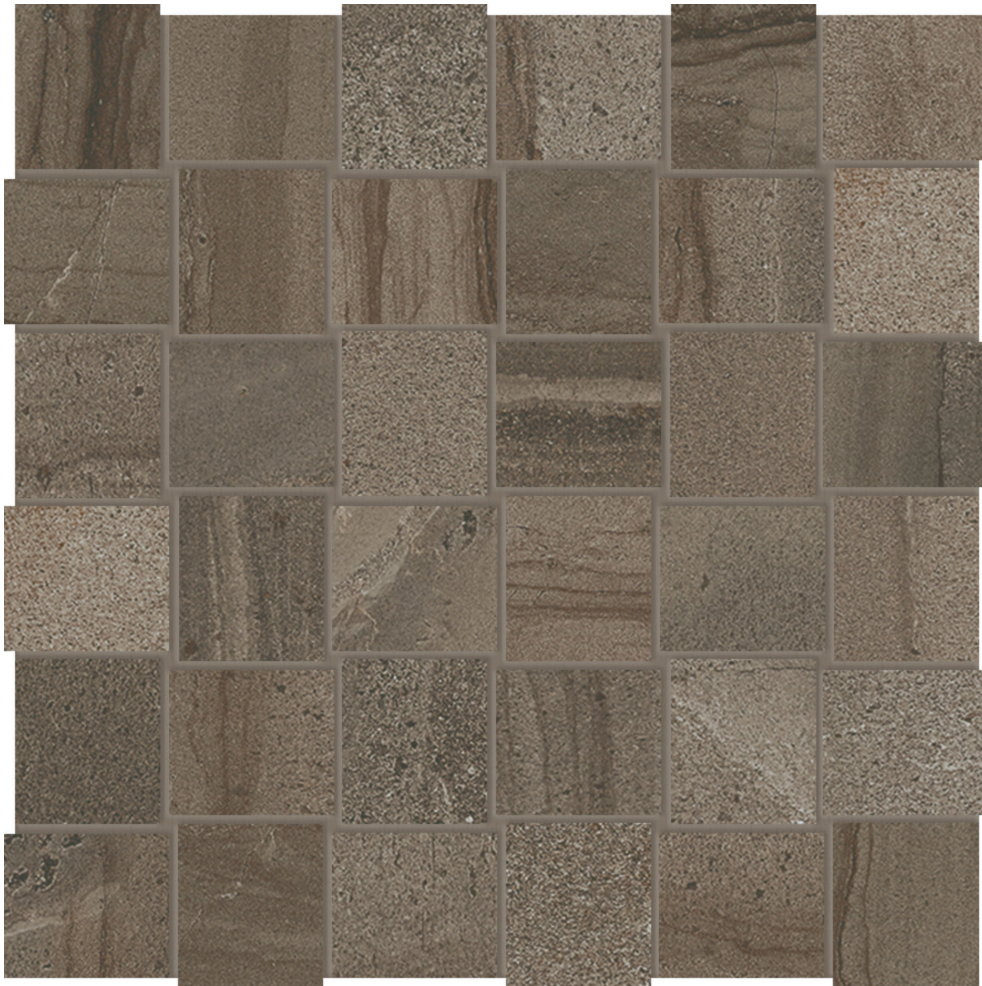

MACAR'S

---

**PRODUCT**

**ARCADIA 2X2 BASKETWEAVE LOMBARDY MATTE**

---

12"x12" | Glazed Porcelain | Tile

## TECHNICAL DATA

CODE: QUAR-LO-2X2  
NAME: Arcadia 2X2 Basketweave Lombardy Matte  
SERIES: Arcadia  
SIZE: 12"x12"  
FINISH: Matt  
LOOK: Stone Look  
FAMILY: Tile  
FROST RESISTANCE: Yes  
MOSAIC TYPE: 2"x2"  
SHADE VARIATION: V3  
STYLE: Contemporary  
SUITABLE FOR: Backsplash| Indoor  
TYPOLOGY: Glazed Porcelain  
TYPE OF PIECE: Mosaic  
USE: Floor and Wall