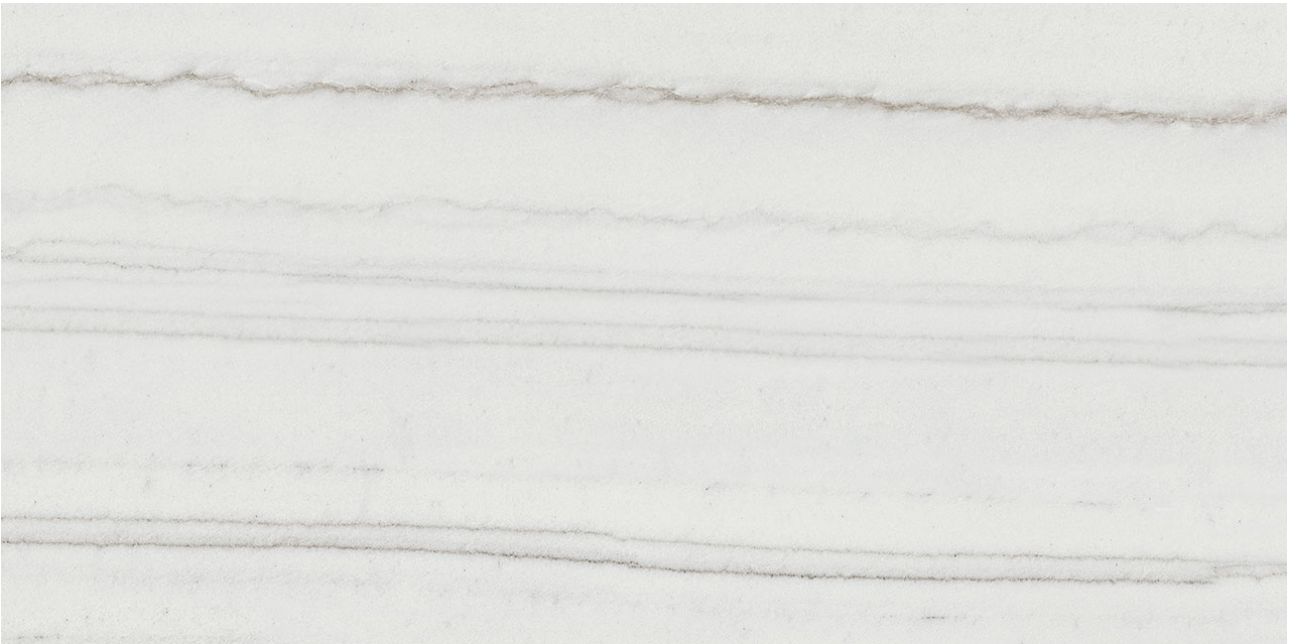

MACAR'S

PRODUCT

**ROYAL STONEWORKS 12X24 TUSCAN WHITE VEIN
POLISHED**

12"x24" | Porcelain | Tile

TECHNICAL DATA

CODE: QUSW-TW-5P
NAME: Royal Stoneworks 12X24 Tuscan White Vein Polished
SERIES: Royal Stoneworks
SIZE: 12"x24"
FINISH: Polished
LOOK: Stone Look
EDGE: Rectified
FAMILY: Tile
FROST RESISTANCE: Yes
STYLE: Contemporary
SUITABLE FOR: Indoor|Shower
TYPOLOGY: Porcelain
TYPE OF PIECE: Field Tile
USE: Floor and Wall