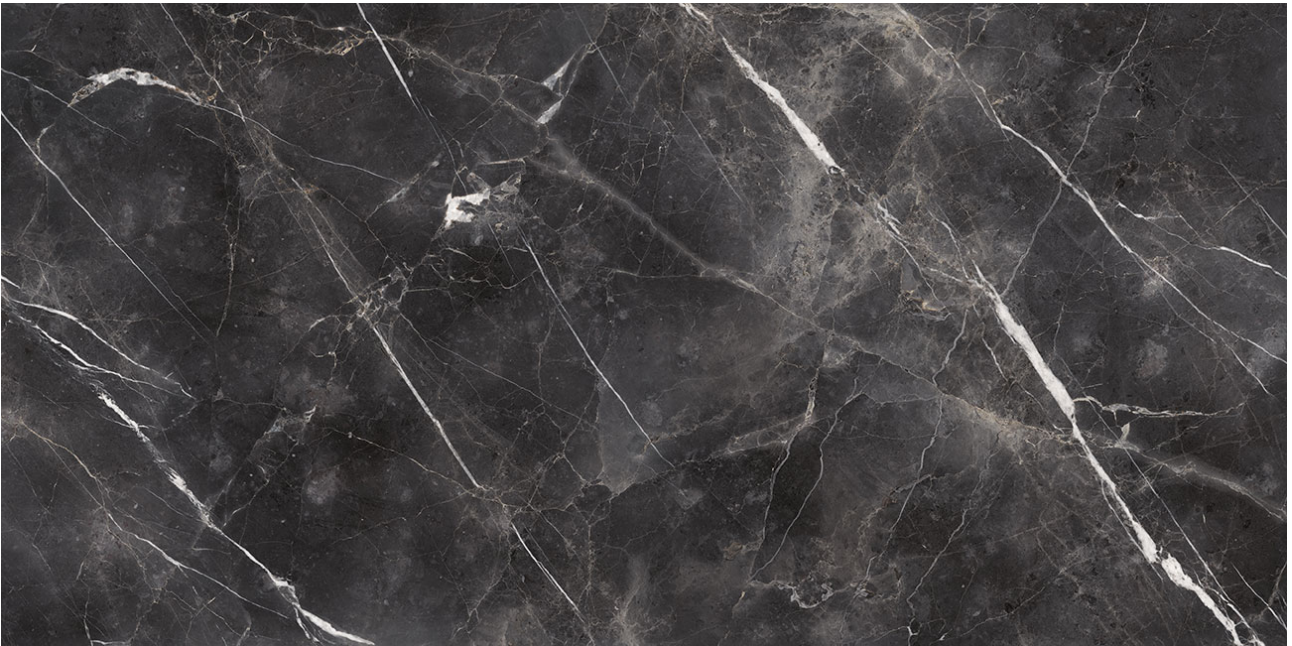

MACAR'S

---

**PRODUCT**

**ROYAL STONEWORKS 63X126 TUSCAN FORGE VEIN  
POLISHED**

---

63"x126" | Sintered Slab | Tile

## **TECHNICAL DATA**

CODE: QUSW-TF-1P  
NAME: Royal Stoneworks 63X126 Tuscan Forge Vein Polished  
SERIES: Royal Stoneworks  
SIZE: 63"x126"  
FINISH: Polished  
LOOK: Stone Look  
EDGE: Rectified  
FAMILY: Tile  
FROST RESISTANCE: Yes  
SHADE VARIATION: V3  
STYLE: Contemporary  
SUITABLE FOR: Indoor|Shower  
TYPOLOGY: Sintered Slab  
TYPE OF PIECE: Field Tile  
USE: Floor and Wall