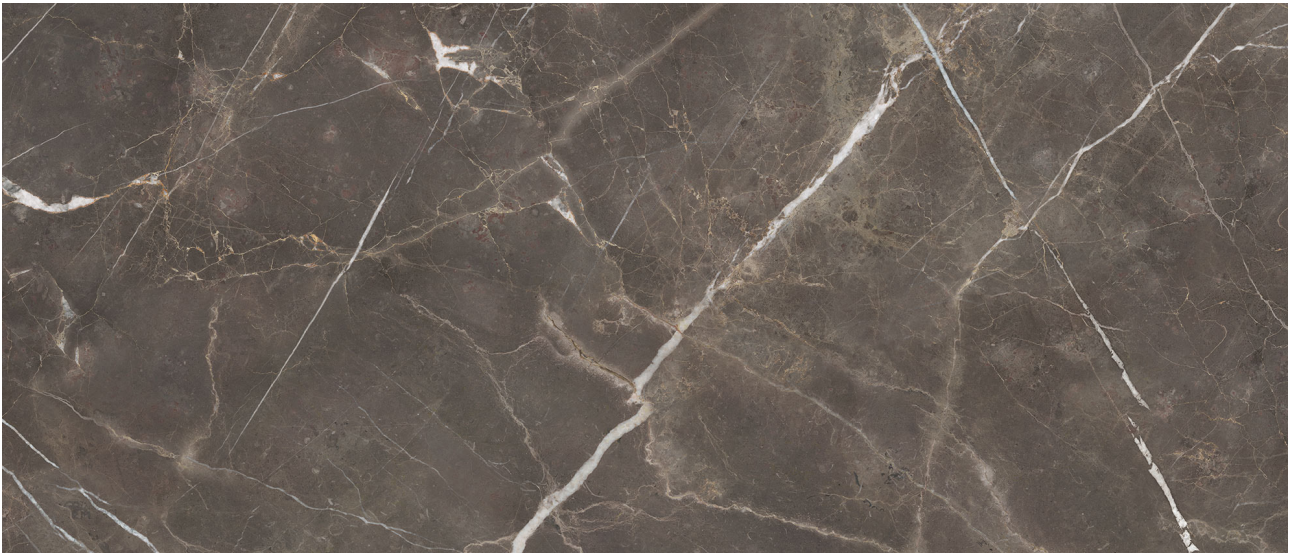

PRODUCT
ROYAL STONEWORKS 48X110 REGAL BROWN MARBLE
HONED

48"x110" | Sintered Slab | Tile

TECHNICAL DATA

CODE: QUSW-RM-2H
NAME: Royal Stoneworks 48X110 Regal Brown Marble Honed
SERIES: Royal Stoneworks
SIZE: 48"x110"
FINISH: Honed
LOOK: Stone Look
EDGE: Rectified
FAMILY: Tile
FROST RESISTANCE: Yes
SHADE VARIATION: V3
STYLE: Contemporary
SUITABLE FOR: Indoor|Shower
TYPOLOGY: Sintered Slab
TYPE OF PIECE: Field Tile
USE: Floor and Wall