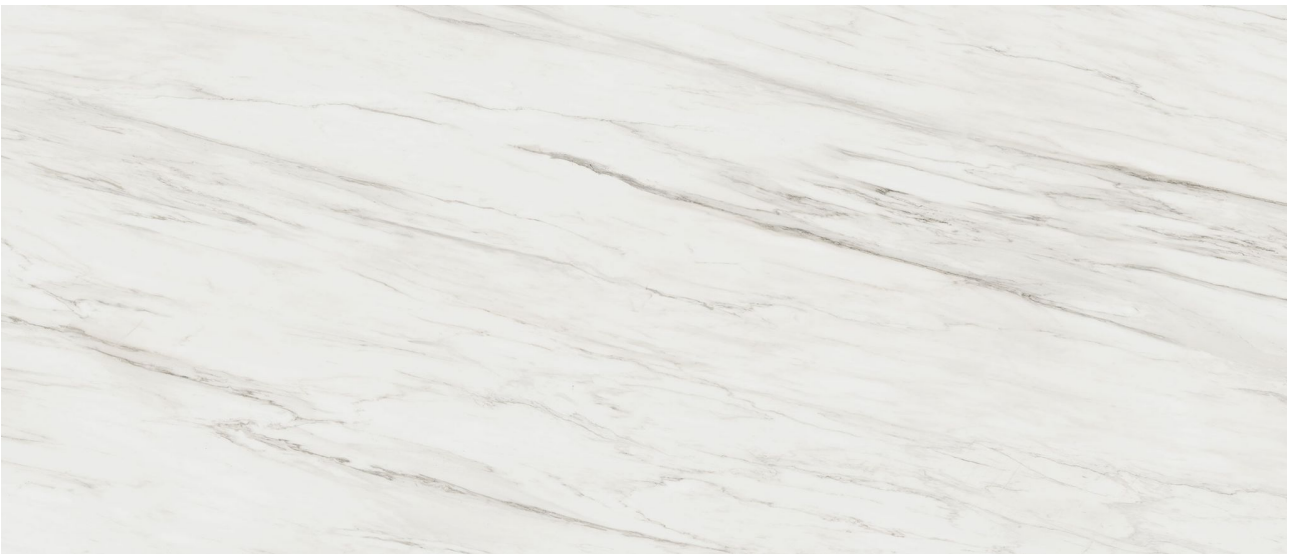

MACAR'S

PRODUCT

**ROYAL STONEWORKS 48X110 ITALIAN CREAM VEIN
POLISHED**

48"x110" | Sintered Slab | Tile

TECHNICAL DATA

CODE: QUSW-IC-2P
NAME: Royal Stoneworks 48X110 Italian Cream Vein Polished
SERIES: Royal Stoneworks
SIZE: 48"x110"
FINISH: Polished
LOOK: Stone Look
EDGE: Rectified
FAMILY: Tile
FROST RESISTANCE: Yes
STYLE: Contemporary
SUITABLE FOR: Indoor|Shower
TYPOLOGY: Sintered Slab
TYPE OF PIECE: Field Tile
USE: Floor and Wall