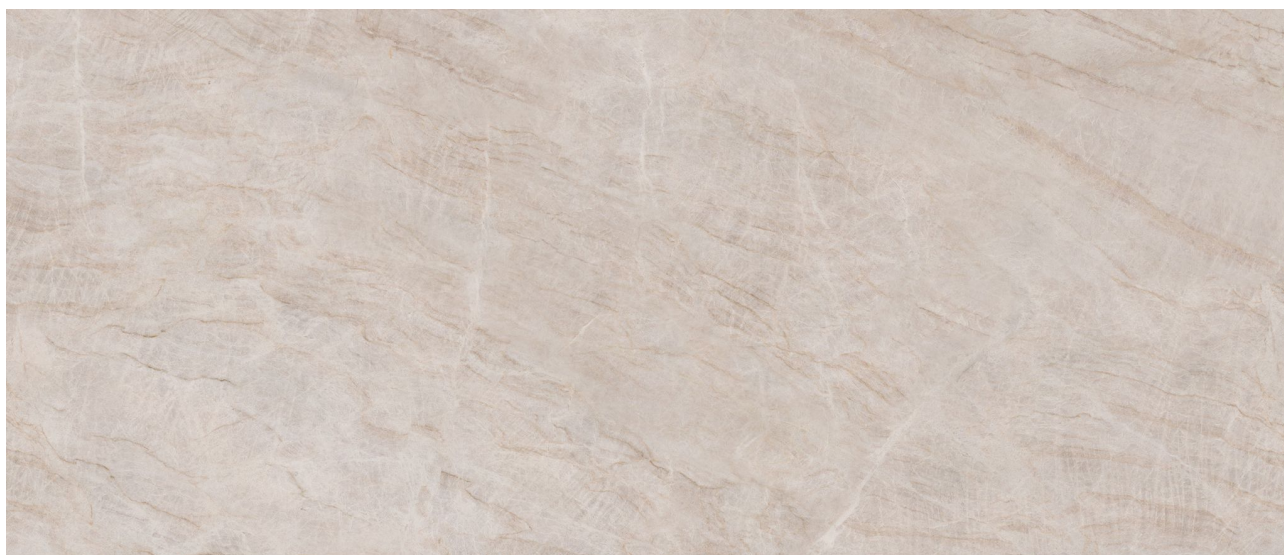

PRODUCT
ROYAL STONEWORKS 48X110 TAJ MAHAL CLASSIC
HONED

48"x110" | Sintered Slab | Tile

TECHNICAL DATA

CODE: QUSW-TM-2H
NAME: Royal Stoneworks 48X110 Taj Mahal Classic Honed
SERIES: Royal Stoneworks
SIZE: 48"x110"
FINISH: Honed
LOOK: Stone Look
EDGE: Rectified
FAMILY: Tile
FROST RESISTANCE: Yes
SHADE VARIATION: V2
STYLE: Contemporary
SUITABLE FOR: Indoor|Shower
TYPOLOGY: Sintered Slab
TYPE OF PIECE: Field Tile
USE: Floor and Wall