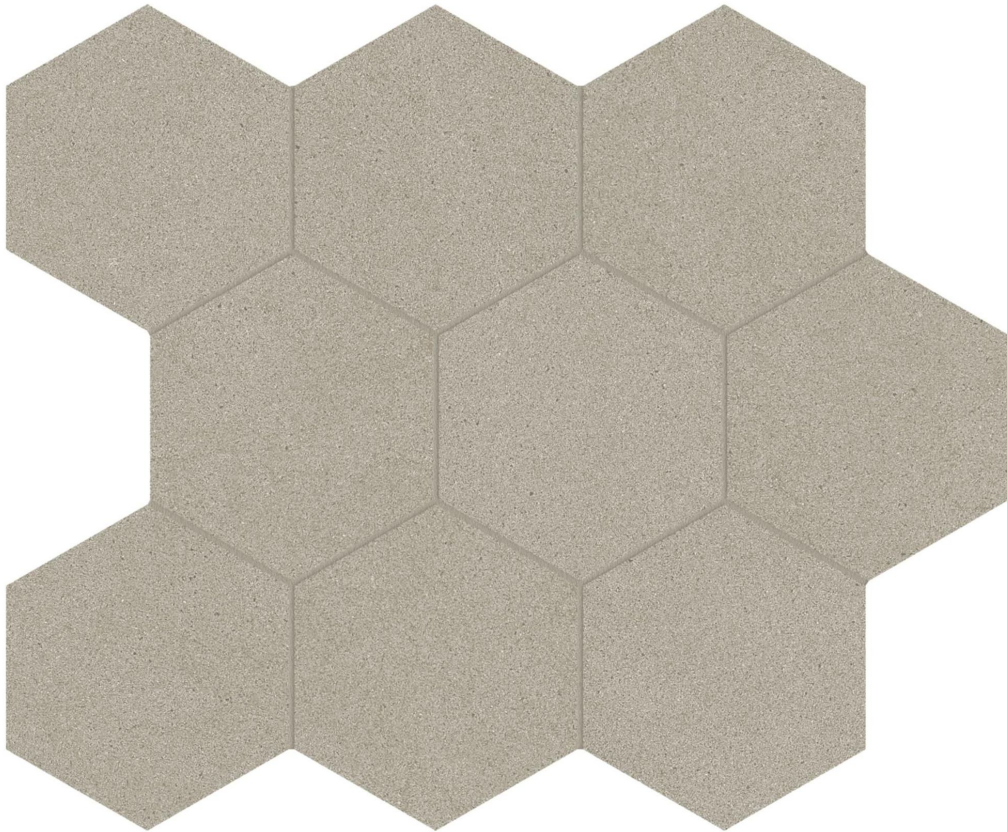

MACAR'S

---

**PRODUCT**

**SERENA 4\"/>Hex Valley**

---

10.5"x12" | Porcelain | Tile

## TECHNICAL DATA

CODE: AC8510-00300

NAME: Serena 4" Hex Valley

SERIES: Serena

SIZE: 10.5"x12"

FINISH: Organic Matte

LOOK: Stone Look

EDGE: Rectified

FAMILY: Tile

STYLE: Contemporary

SUITABLE FOR: Indoor| Outdoor

TPOLOGY: Porcelain

TYPE OF PIECE: Mosaic

USE: Floor and Wall

NOTES: This product is special order and cannot be cancelled, returned, or refunded.