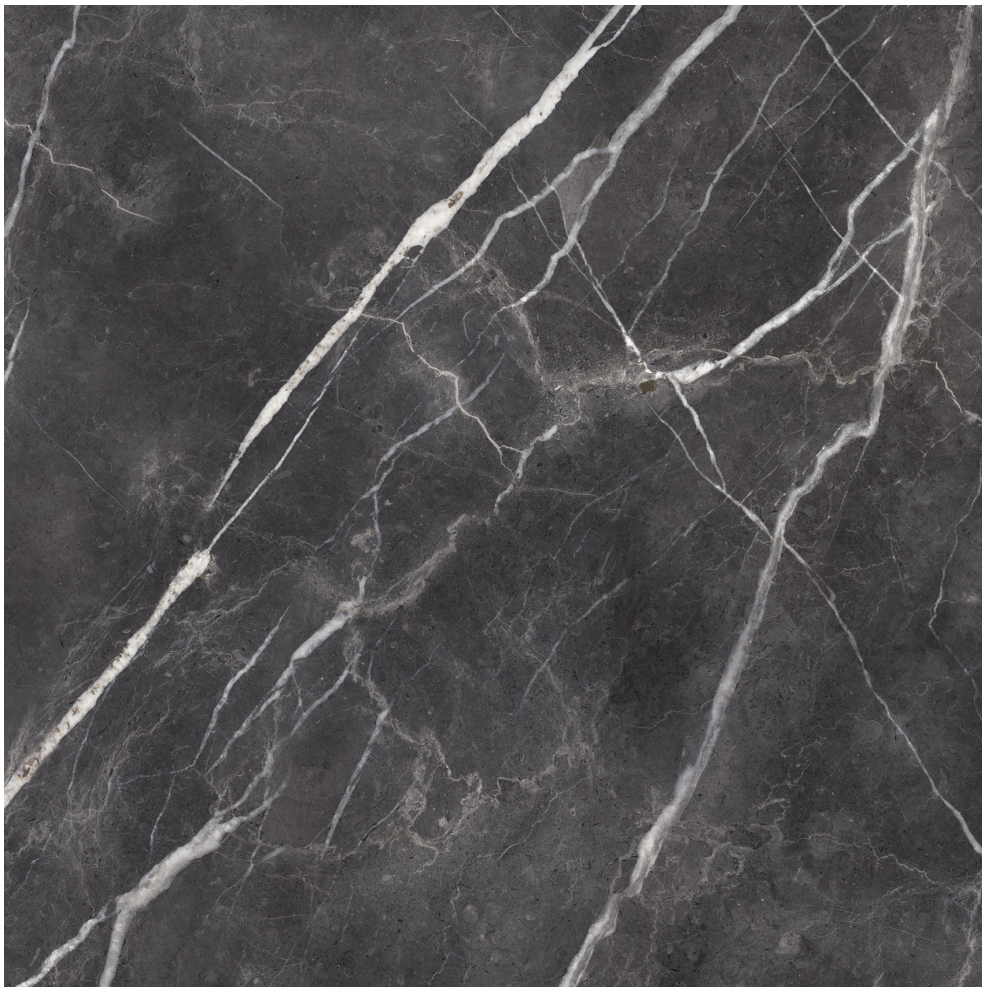

MACAR'S

PRODUCT

**ROYAL STONEWORKS 48X48 TUSCAN FORGE VEIN
POLISHED**

48"x48" | Porcelain | Tile

TECHNICAL DATA

CODE: QUSW-TF-3P
NAME: Royal Stoneworks 48X48 Tuscan Forge Vein Polished
SERIES: Royal Stoneworks
SIZE: 48"x48"
FINISH: Polished
LOOK: Stone Look
EDGE: Rectified
FAMILY: Tile
FROST RESISTANCE: Yes
SHADE VARIATION: V3
STYLE: Contemporary
SUITABLE FOR: Indoor|Shower
TYPOLOGY: Porcelain
TYPE OF PIECE: Field Tile
USE: Floor and Wall