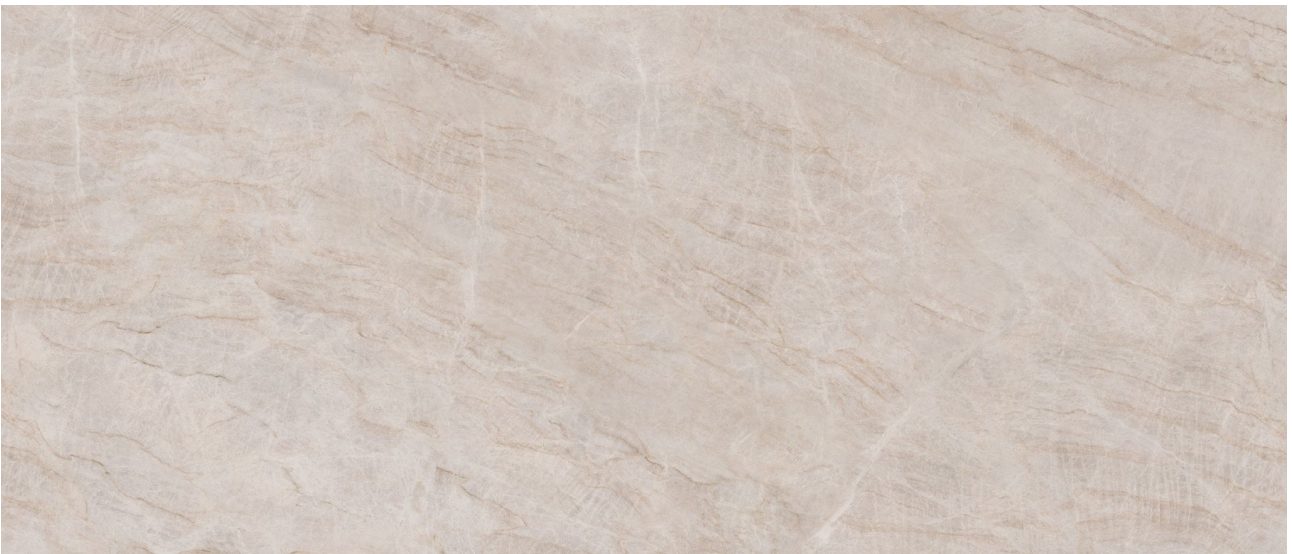

MACAR'S

---

**PRODUCT**  
**ROYAL STONEWORKS 48X110 TAJ MAHAL CLASSIC**  
**POLISHED**

---

48"x110" | Sintered Slab | Tile

## TECHNICAL DATA

CODE: QUSW-TM-2P  
NAME: Royal Stoneworks 48X110 Taj Mahal Classic Polished  
SERIES: Royal Stoneworks  
SIZE: 48"x110"  
FINISH: Polished  
LOOK: Stone Look  
EDGE: Rectified  
FAMILY: Tile  
FROST RESISTANCE: Yes  
SHADE VARIATION: V2  
STYLE: Contemporary  
SUITABLE FOR: Indoor|Shower  
TYPOLOGY: Sintered Slab  
TYPE OF PIECE: Field Tile  
USE: Floor and Wall