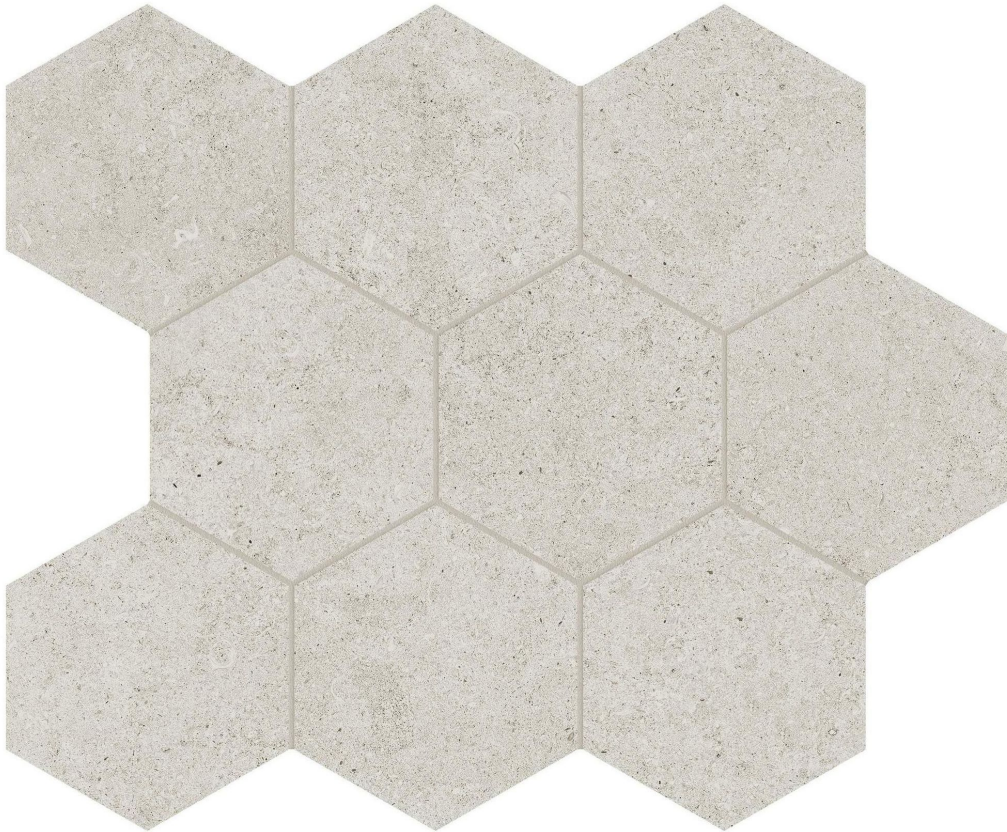

MACAR'S

PRODUCT

LITHOFORM 4\"/>

10.5"x12" | Porcelain | Tile

TECHNICAL DATA

CODE: AC8510-00310

NAME: Lithoform 4'' Hex Crosscut Dunes

SERIES: Lithoform

SIZE: 10.5"x12"

FINISH: Organic Matte

LOOK: Stone Look

EDGE: Rectified

FAMILY: Tile

STYLE: Contemporary

SUITABLE FOR: Indoor| Outdoor

TPOLOGY: Porcelain

TYPE OF PIECE: Mosaic

USE: Floor and Wall

NOTES: This product is special order and cannot be cancelled, returned, or refunded.

PACKING

Size	Product type	BOX			PALLET		
		pcs	sqft	lb	boxes	sqft	lb
10.5"x12"	Mosaic	10	7.86		45		