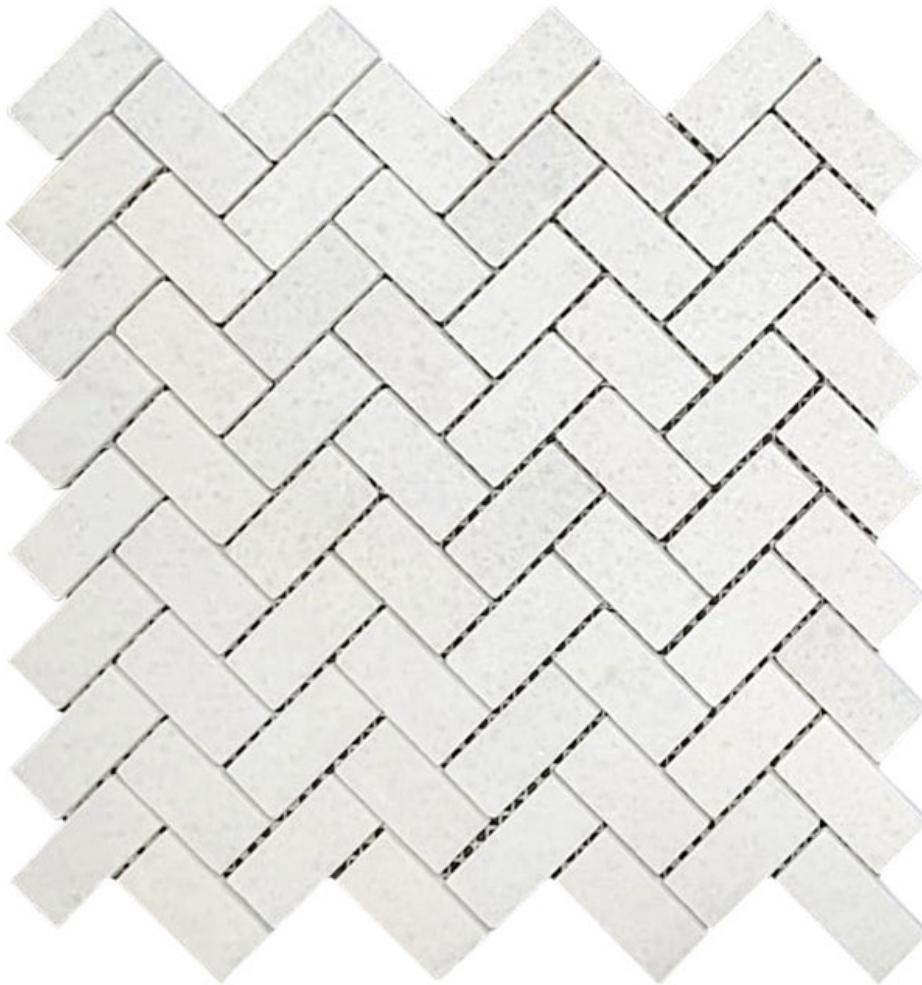

MACAR'S

---

**PRODUCT**

**HERRINGBONE CRYSTAL WHITE MARBLE POLISHED**  
**1\"X2\"**

---

11"x11" | Marble | Tile

**ROOM SCENES**

## TECHNICAL DATA

CODE: RVCHAWM209  
NAME: Herringbone Crystal White Marble Polished 1"x2"  
SERIES: Chelsea Collection  
SIZE: 11"x11"  
FINISH: Polished  
LOOK: Multi-Look Mosaics  
FAMILY: Tile  
SUITABLE FOR: Backsplash,Indoor,Outdoor,Shower  
TYPOLOGY: Marble  
TYPE OF PIECE: Mosaic  
USE: Floor and Wall