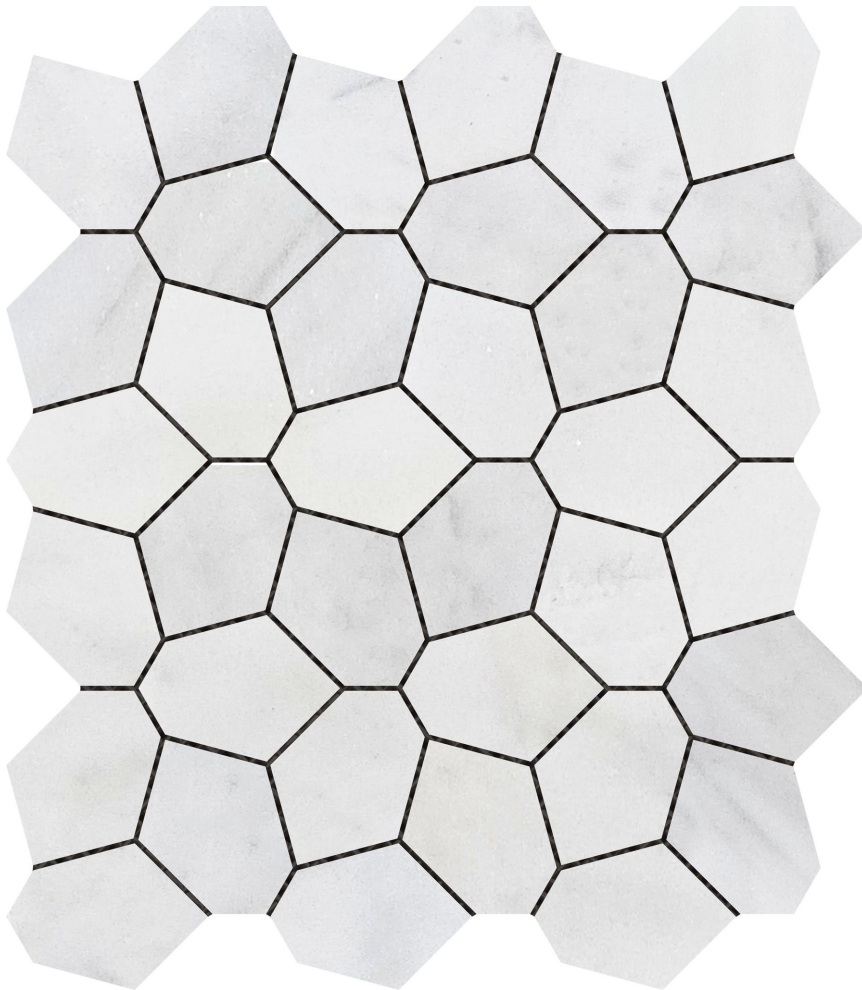

MACAR'S

PRODUCT

IRREGULAR HEXAGON WHITE GREY MARBLE

10"x11" | Marble | Tile

ROOM SCENES

TECHNICAL DATA

CODE: RVCHAWM221
NAME: Irregular Hexagon White Grey Marble
SERIES: Chelsea Collection
SIZE: 10"x11"
LOOK: Multi-Look Mosaics
FAMILY: Tile
SUITABLE FOR: Backsplash,Indoor,Outdoor,Shower
TYPOLOGY: Marble
TYPE OF PIECE: Mosaic
USE: Floor and Wall