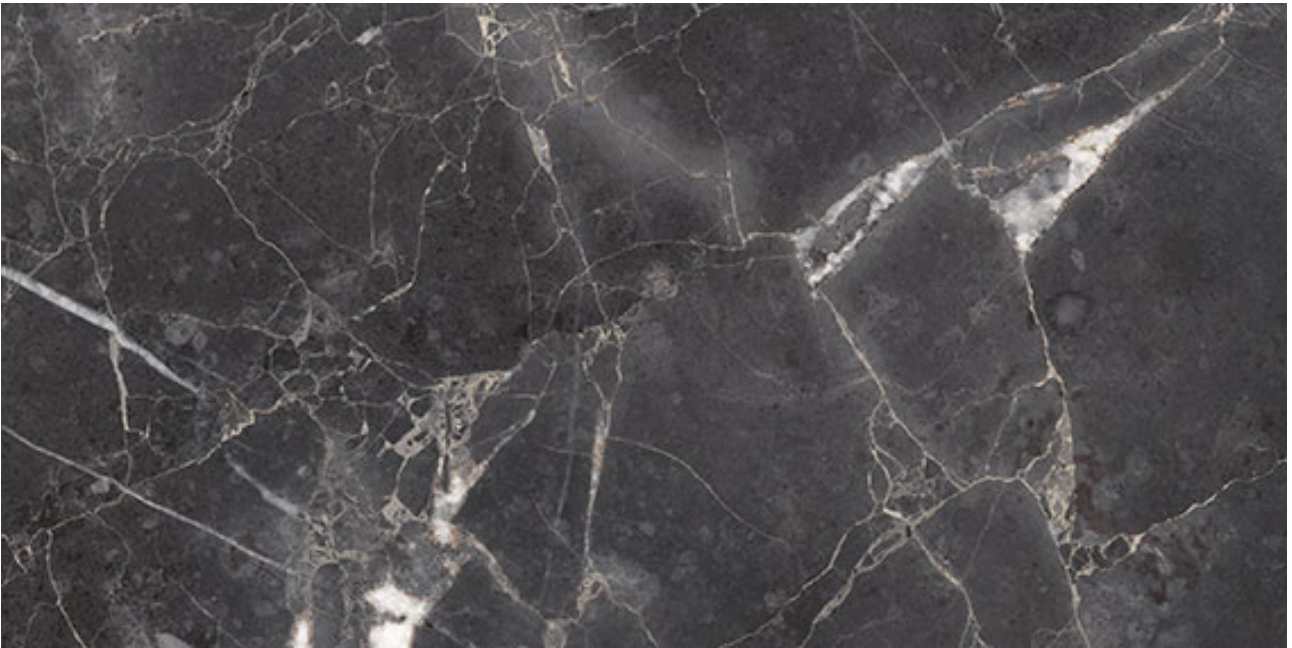

MACAR'S

PRODUCT

**ROYAL STONEWORKS 12X24 TUSCAN FORGE VEIN
POLISHED**

12"x24" | Porcelain | Tile

TECHNICAL DATA

CODE: QUSW-TF-5P
NAME: Royal Stoneworks 12X24 Tuscan Forge Vein Polished
SERIES: Royal Stoneworks
SIZE: 12"x24"
FINISH: Polished
LOOK: Stone Look
EDGE: Rectified
FAMILY: Tile
FROST RESISTANCE: Yes
SHADE VARIATION: V3
STYLE: Contemporary
SUITABLE FOR: Indoor|Shower
TYPOLOGY: Porcelain
TYPE OF PIECE: Field Tile
USE: Floor and Wall