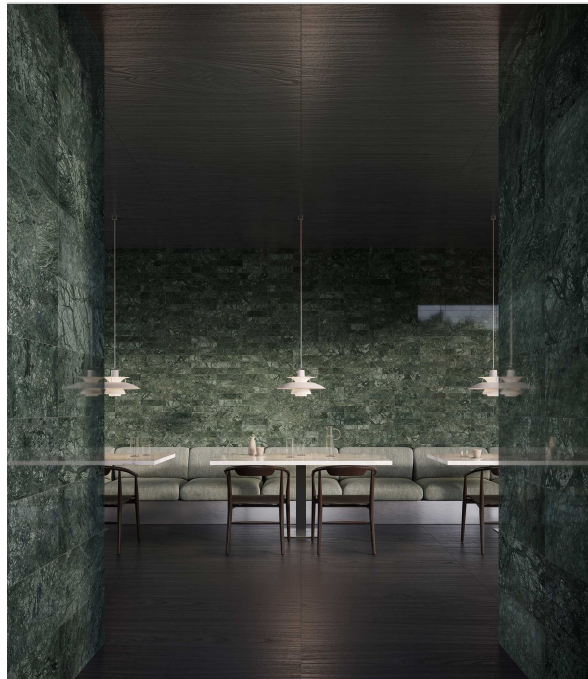

MACAR'S

SERIES
DIOSA VERDE

| Marble |

Complex yet sophisticated, this green marble pays homage to Mother Earth, realized in its divine natural beauty. This exquisitely unique green marble exhibits vivid hues and an aesthetic grandeur that evokes a sense of divine luxury. This complex yet sophisticated stone pays homage to Mother Earth, realized in its lush, transcendent natural beauty.

PRODUCTS

Diosa Verde 12x24
12"x24" | Marble

Diosa Verde 2 Hexagon Mosaic
12"x12" | Marble

Diosa Verde 2x6 Picket Mosaic
10.5"x12" | Marble

Diosa Verde 3x12
3"x12" | Marble

Diosa Verde .5x12 Deco-Bar
0.5"x12" | Marble

Diosa Verde 1.25x4 Herringbone Mosaic
11.25"x11.375" | Marble

ROOM SCENES

Size	Product type	BOX			PALLET		
		pcs	sqft	lb	boxes	sqft	lb
12"x24"	Field Tile	4	7.97	46.772		382.56	
12"x12"	Mosaic	5	4.95	26.345		49.5	
10.5"x12"	Mosaic	5	4.41	22.31		44.1	
3"x12"	Field Tile	30	7.43	46.38		378.93	
0.5"x12"	Trim	50		17.4			
11.25"x11.375"	Mosaic	5	4.41	26.33		44.1	