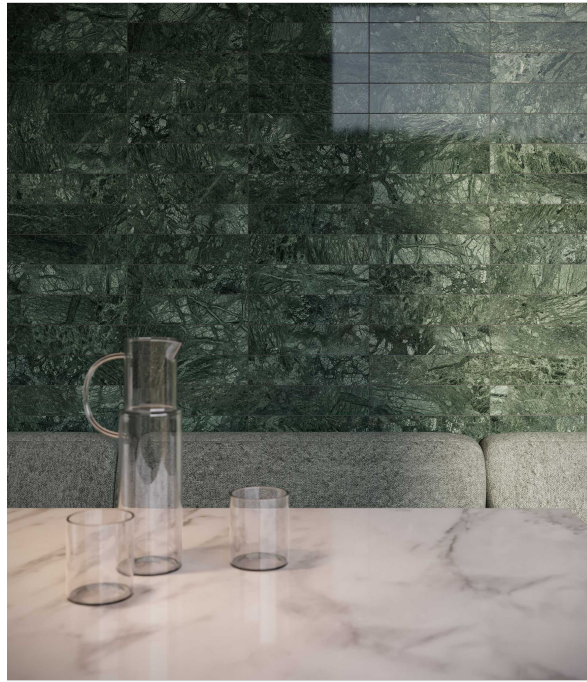

MACAR'S

SERIES
DIOSA VERDE

| Marble |

Complex yet sophisticated, this green marble pays homage to Mother Earth, realized in its divine natural beauty. This exquisitely unique green marble exhibits vivid hues and an aesthetic grandeur that evokes a sense of divine luxury. This complex yet sophisticated stone pays homage to Mother Earth, realized in its lush, transcendent natural beauty.

PRODUCTS

Diosa Verde 12x24
12"x24" | Marble

Diosa Verde 2 Hexagon Mosaic
12"x12" | Marble

Diosa Verde 2x6 Picket Mosaic
10.5"x12" | Marble

Diosa Verde 3x12
3"x12" | Marble

Diosa Verde .5x12 Deco-Bar
0.5"x12" | Marble

Diosa Verde 1.25x4 Herringbone Mosaic
11.25"x11.375" | Marble

ROOM SCENES

Size	Product type	BOX			PALLET		
		pcs	sqft	lb	boxes	sqft	lb
12"x24"	Field Tile	4	7.97	46.772		382.56	
12"x12"	Mosaic	5	4.95	26.345		49.5	
10.5"x12"	Mosaic	5	4.41	22.31		44.1	
3"x12"	Field Tile	30	7.43	46.38		378.93	
0.5"x12"	Trim	50		17.4			
11.25"x11.375"	Mosaic	5	4.41	26.33		44.1	