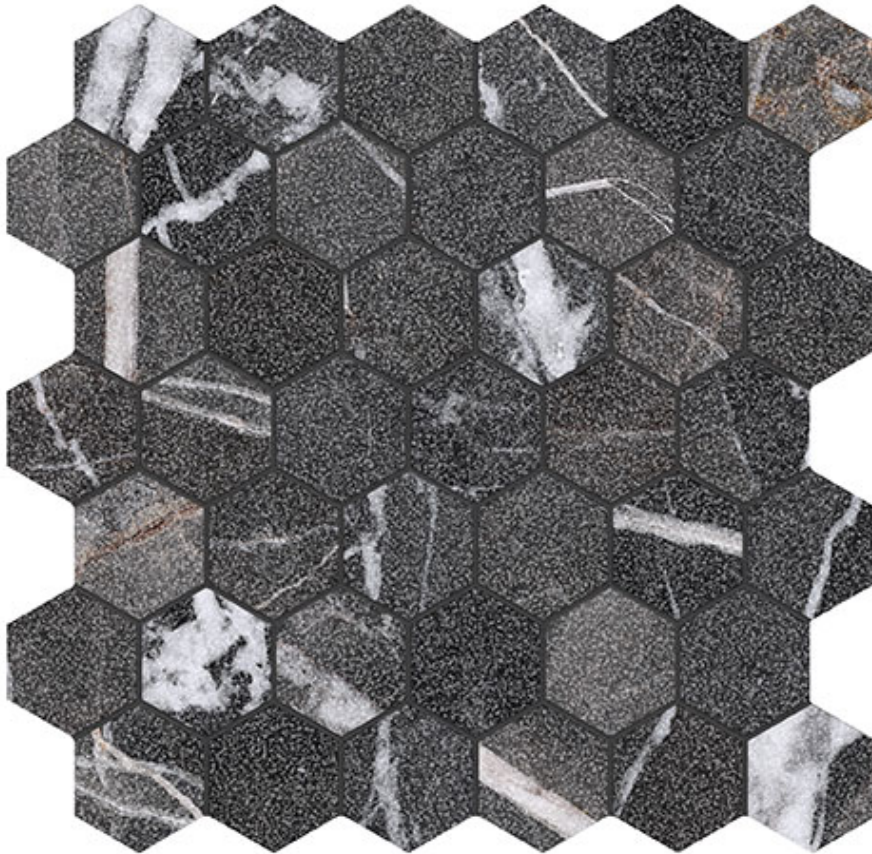

MACAR'S

PRODUCT

ROYAL STONEWORKS 2\" REGAL BLACK VEIN HEX

12"x12" | Porcelain | Tile

TECHNICAL DATA

CODE: QUSW-RV-HX
NAME: Royal Stoneworks 2" Regal Black Vein Hex
SERIES: Royal Stoneworks
SIZE: 12"x12"
FINISH: Vintage
LOOK: Stone Look
FAMILY: Tile
MOSAIC TYPE: 2"x2"
STYLE: Contemporary
SUITABLE FOR: Indoor|Shower
TYPOLOGY: Porcelain
TYPE OF PIECE: Mosaic
USE: Floor and Wall