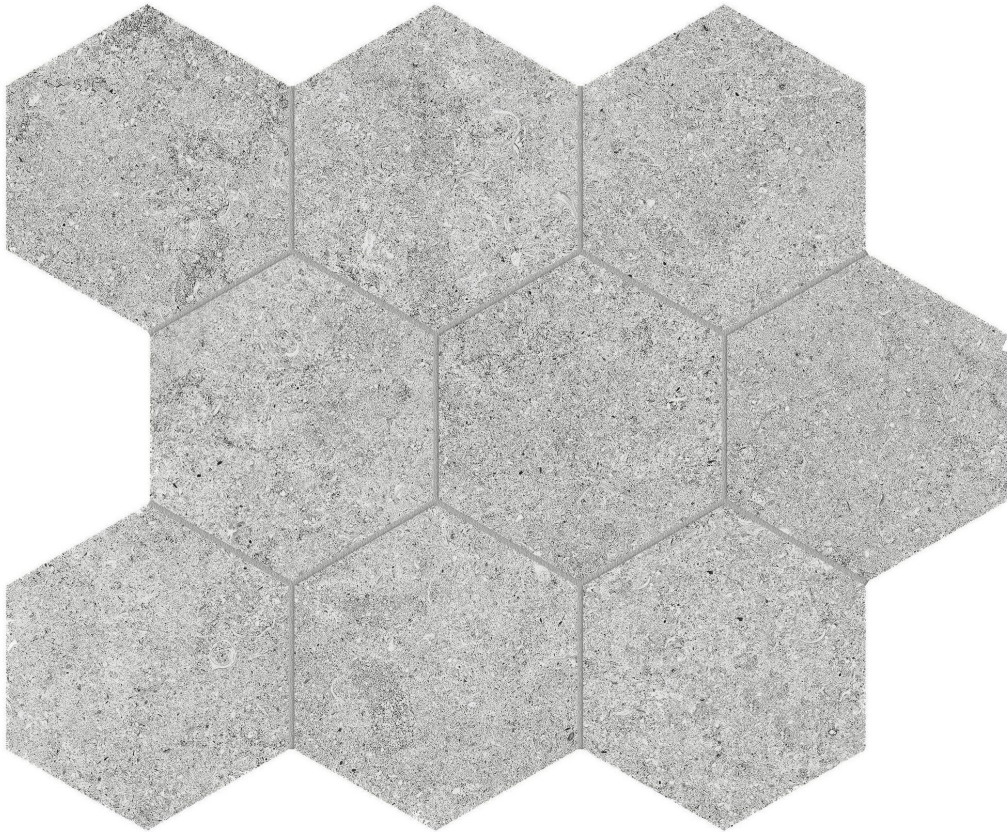

MACAR'S

PRODUCT

LITHOFORM 4\"/>

10.5"x12" | Porcelain | Tile

TECHNICAL DATA

CODE: AC8510-00340

NAME: Lithoform 4" Hex Crosscut Twilight

SERIES: Lithoform

SIZE: 10.5"x12"

FINISH: Organic Matte

LOOK: Stone Look

EDGE: Rectified

FAMILY: Tile

STYLE: Contemporary

SUITABLE FOR: Indoor| Outdoor

TPOLOGY: Porcelain

TYPE OF PIECE: Mosaic

USE: Floor and Wall

NOTES: This product is special order and cannot be cancelled, returned, or refunded.

PACKING

Size	Product type	BOX			PALLET		
		pcs	sqft	lb	boxes	sqft	lb
10.5"x12"	Mosaic	10	7.86		45		