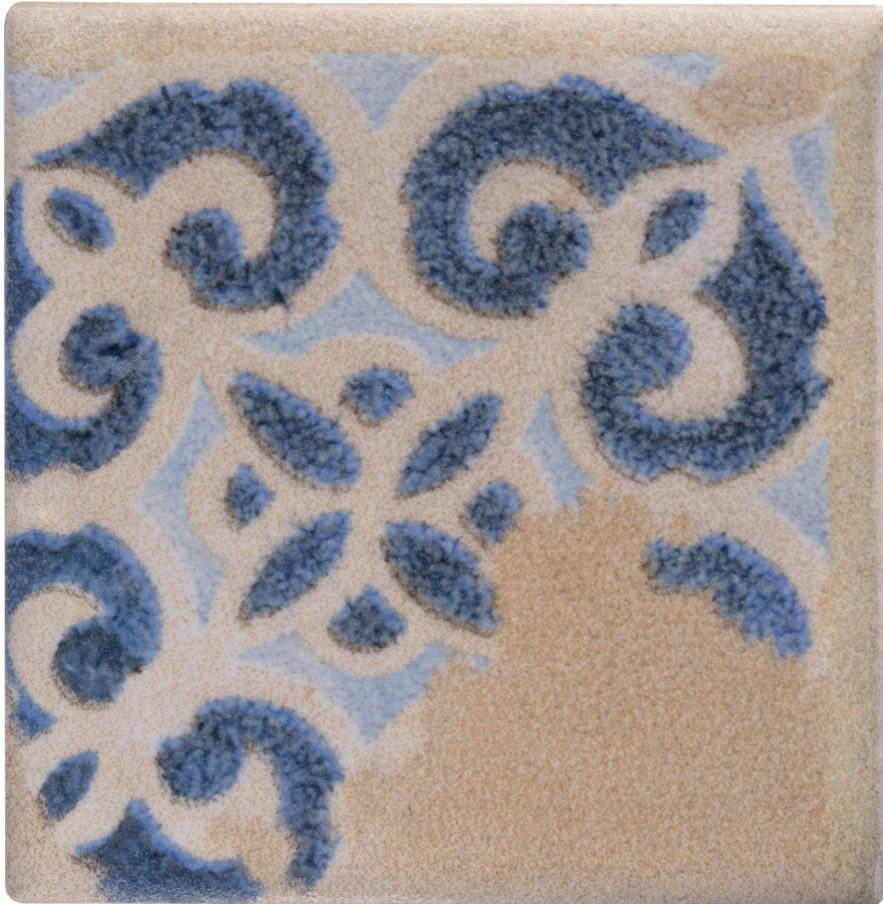

MACAR'S

---

**PRODUCT**

**TUSCANY 1.5X1.5 TACO BOURTON**

---

1.5"x1.5" | Extruded Porcelain | Tile

## TECHNICAL DATA

CODE: QUTC-BO-TACO

NAME: Tuscany 1.5x1.5 Taco Bourton

SERIES: Tuscany

SIZE: 1.5"x1.5"

FINISH: Matt

LOOK: Terracotta

FAMILY: Tile

FROST RESISTANCE: Yes

PEI: 4

SUITABLE FOR: Indoor| Outdoor| Pool

TPOLOGY: Extruded Porcelain

TYPE OF PIECE: Field Tile

USE: Floor and Wall

NOTES: Bourton decors can be paired with Dune field tiles for a coordinated look.