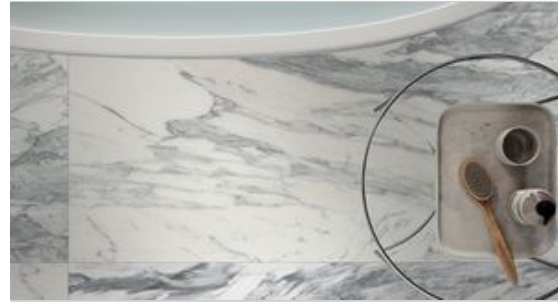

MACAR'S

PRODUCT
ROYAL STONEWORKS 24X48 REGAL WHITE VEIN
POLISHED

24"x48" | Porcelain | Tile

ROOM SCENES

TECHNICAL DATA

CODE: QUSW-RW-6P
NAME: Royal Stoneworks 24X48 Regal White Vein Polished
SERIES: Royal Stoneworks
SIZE: 24"x48"
FINISH: Polished
LOOK: Stone Look
EDGE: Rectified
FAMILY: Tile
FROST RESISTANCE: Yes
SHADE VARIATION: V3
STYLE: Contemporary
SUITABLE FOR: Indoor|Shower
TYPOLOGY: Porcelain
TYPE OF PIECE: Field Tile
USE: Floor and Wall