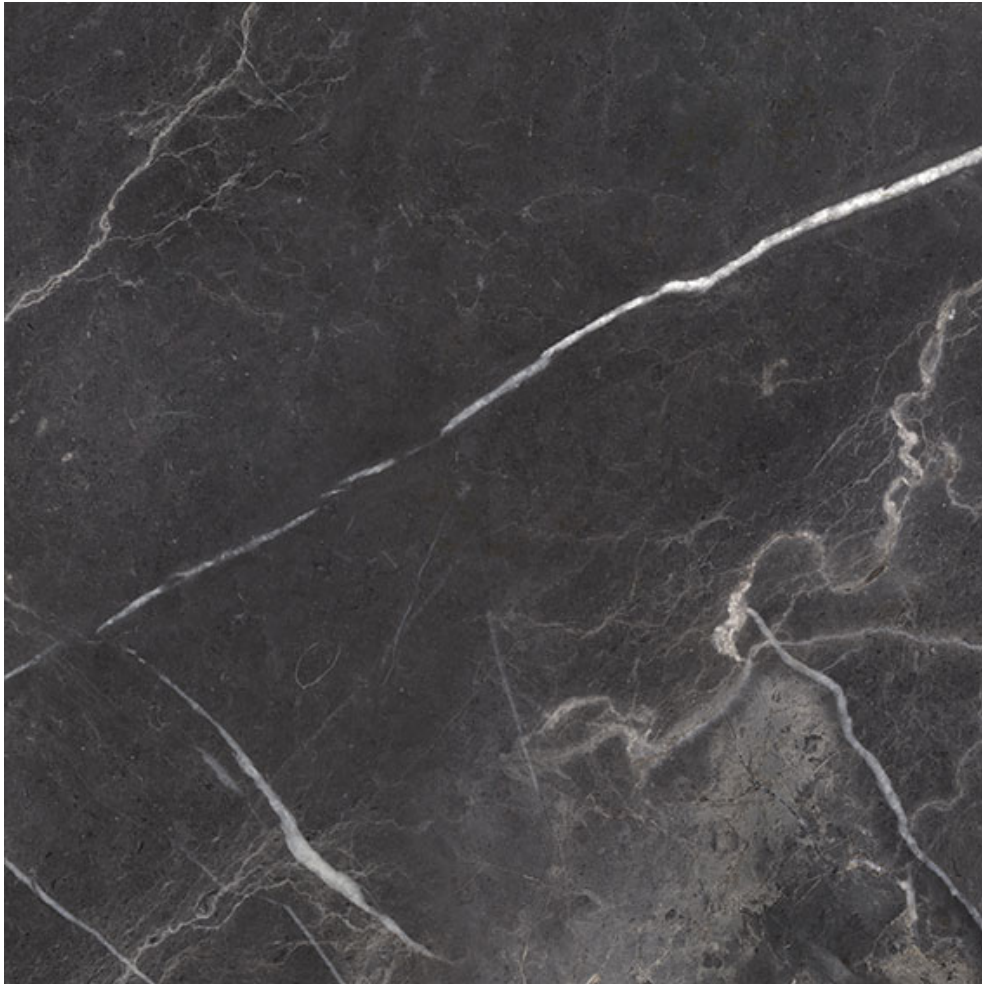

MACAR'S

---

**PRODUCT**

**ROYAL STONEWORKS 24X24 TUSCAN FORGE VEIN HONED**

---

24"x24" | Porcelain | Tile

## TECHNICAL DATA

CODE: QUSW-TF-4H  
NAME: Royal Stoneworks 24X24 Tuscan Forge Vein Honed  
SERIES: Royal Stoneworks  
SIZE: 24"x24"  
FINISH: Honed  
LOOK: Stone Look  
EDGE: Rectified  
FAMILY: Tile  
FROST RESISTANCE: Yes  
SHADE VARIATION: V3  
STYLE: Contemporary  
SUITABLE FOR: Indoor|Shower  
TYPOLOGY: Porcelain  
TYPE OF PIECE: Field Tile  
USE: Floor and Wall