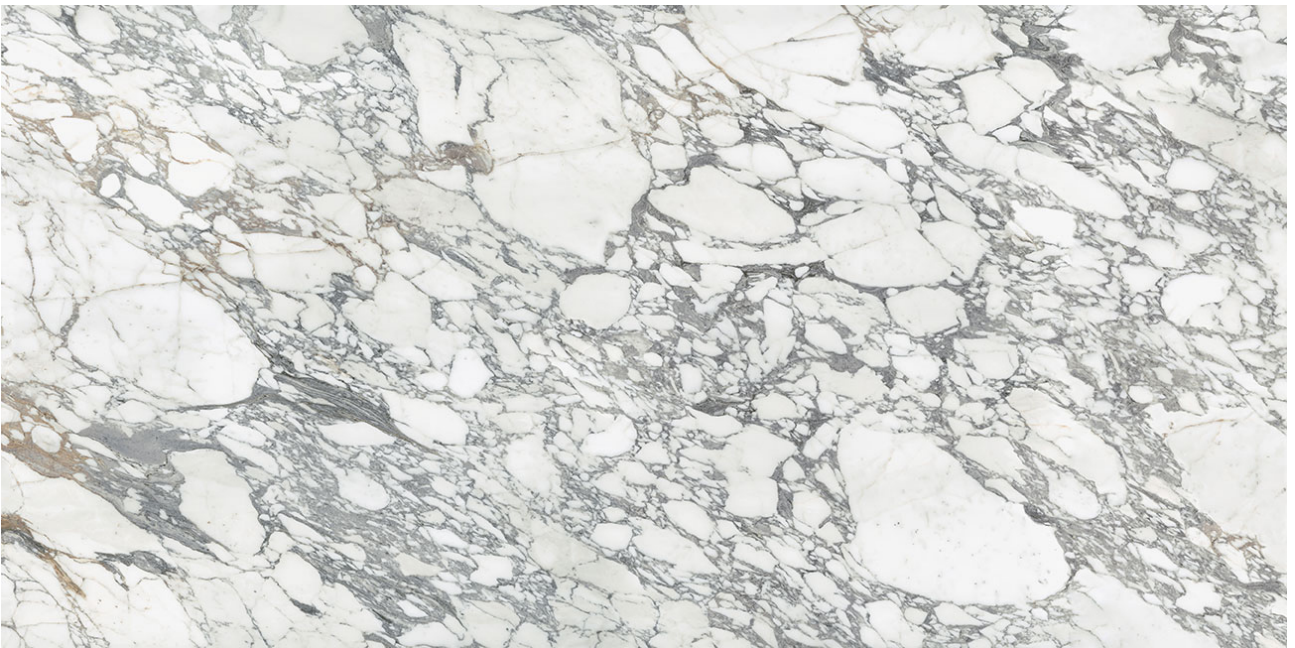

MACAR'S

---

**PRODUCT**

**ROYAL STONEWORKS 63X126 ITALIAN ARABESCATO  
HONED**

---

63"x126" | Sintered Slab | Tile

## TECHNICAL DATA

CODE: QUSW-IA-1H  
NAME: Royal Stoneworks 63X126 Italian Arabescato Honed  
SERIES: Royal Stoneworks  
SIZE: 63"x126"  
FINISH: Honed  
LOOK: Stone Look  
EDGE: Rectified  
FAMILY: Tile  
FROST RESISTANCE: Yes  
SHADE VARIATION: V3  
STYLE: Contemporary  
SUITABLE FOR: Indoor|Shower  
TYPOLOGY: Sintered Slab  
TYPE OF PIECE: Field Tile  
USE: Floor and Wall