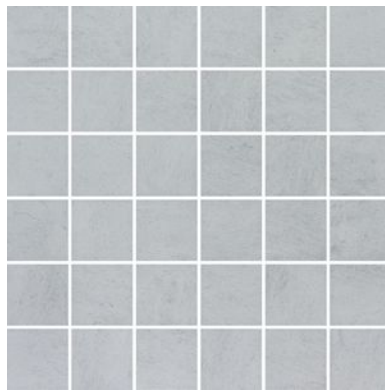

SERIES CINQ

| Glazed Porcelain | Pressed Glazed Porcelain | Concrete

Contemporary tiles in a palette of earthy colors.

PRODUCTS

Cinq 13x13 Black
13"x13" | Pressed Glazed Porcelain

Cinq 13x13 Grey
13"x13" | Pressed Glazed Porcelain

Cinq 13x13 White
13"x13" | Pressed Glazed Porcelain

Cinq 2x2 Black
12"x12" | Glazed Porcelain

Cinq 2x2 Grey
12"x12" | Glazed Porcelain

Cinq 2x2 White
12"x12" | Glazed Porcelain

Cinq 8x10 Black
8"x10" | Pressed Glazed Porcelain

Cinq 8x10 Grey
8"x10" | Pressed Glazed Porcelain

Cinq 8x10 White
8"x10" | Pressed Glazed Porcelain

Cinq 3x8 Black Bullnose
3"x8" | Glazed Porcelain

Cinq 3x8 Grey Bullnose
3"x8" | Glazed Porcelain

Cinq 3x8 White Bullnose
3"x8" | Glazed Porcelain