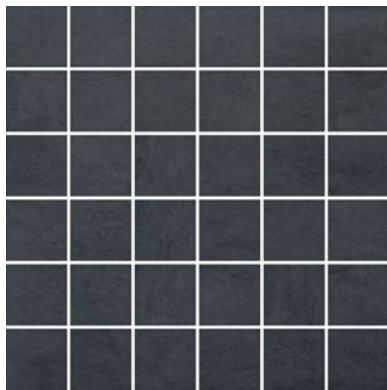

SERIES CINQ

| Glazed Porcelain | Pressed Glazed Porcelain | Concrete

Contemporary tiles in a palette of earthy colors.

PRODUCTS

Cinq 13x13 Black
13"x13" | Pressed Glazed Porcelain

Cinq 13x13 Grey
13"x13" | Pressed Glazed Porcelain

Cinq 13x13 White
13"x13" | Pressed Glazed Porcelain

Cinq 2x2 Black
12"x12" | Glazed Porcelain

Cinq 2x2 Grey
12"x12" | Glazed Porcelain

Cinq 2x2 White
12"x12" | Glazed Porcelain

Cinq 8x10 Black
8"x10" | Pressed Glazed Porcelain

Cinq 8x10 Grey
8"x10" | Pressed Glazed Porcelain

Cinq 8x10 White
8"x10" | Pressed Glazed Porcelain

Cinq 3x8 Black Bullnose
3"x8" | Glazed Porcelain

Cinq 3x8 Grey Bullnose
3"x8" | Glazed Porcelain

Cinq 3x8 White Bullnose
3"x8" | Glazed Porcelain