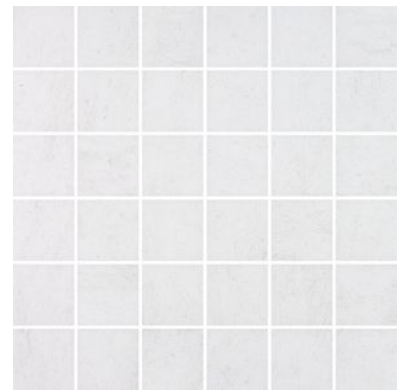

SERIES CINQ

| Glazed Porcelain | Pressed Glazed Porcelain | Concrete

Contemporary tiles in a palette of earthy colors.

PRODUCTS

Cinq 13x13 Black
13"x13" | Pressed Glazed Porcelain

Cinq 13x13 Grey
13"x13" | Pressed Glazed Porcelain

Cinq 13x13 White
13"x13" | Pressed Glazed Porcelain

Cinq 2x2 Black
12"x12" | Glazed Porcelain

Cinq 2x2 Grey
12"x12" | Glazed Porcelain

Cinq 2x2 White
12"x12" | Glazed Porcelain

Cinq 8x10 Black
8"x10" | Pressed Glazed Porcelain

Cinq 8x10 Grey
8"x10" | Pressed Glazed Porcelain

Cinq 8x10 White
8"x10" | Pressed Glazed Porcelain

Cinq 3x8 Black Bullnose
3"x8" | Glazed Porcelain

Cinq 3x8 Grey Bullnose
3"x8" | Glazed Porcelain

Cinq 3x8 White Bullnose
3"x8" | Glazed Porcelain