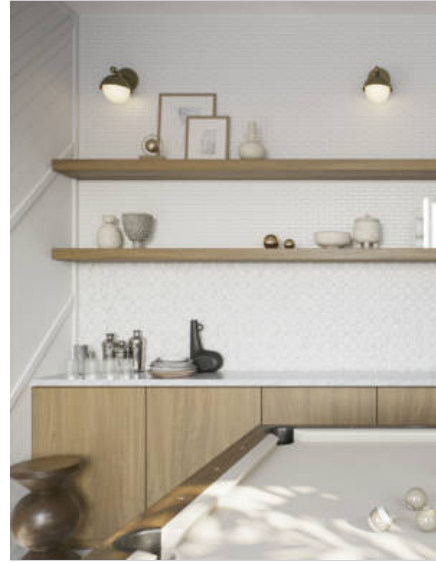

MACAR'S

---

**PRODUCT**

**1X3 BRICK PORCELAIN MOSAIC**

---

11"x11.38" | Porcelain | Mosaic and Decorative Tile

**DETAILS**

**ROOM SCENES**

## TECHNICAL DATA

CODE: RVHA003  
NAME: 1x3 Brick Porcelain Mosaic  
SERIES: Hamptons Collection  
SIZE: 11"x11.38"  
FINISH: Gloss  
LOOK: Multi-Look Mosaics  
FAMILY: Mosaic and Decorative Tile  
MOSAIC TYPE: 1"x3"  
SHADE VARIATION: V1  
STYLE: Contemporary  
SUITABLE FOR: Backsplash|Indoor|Shower  
TYPOLOGY: Porcelain  
TYPE OF PIECE: Mosaic  
USE: Wall only