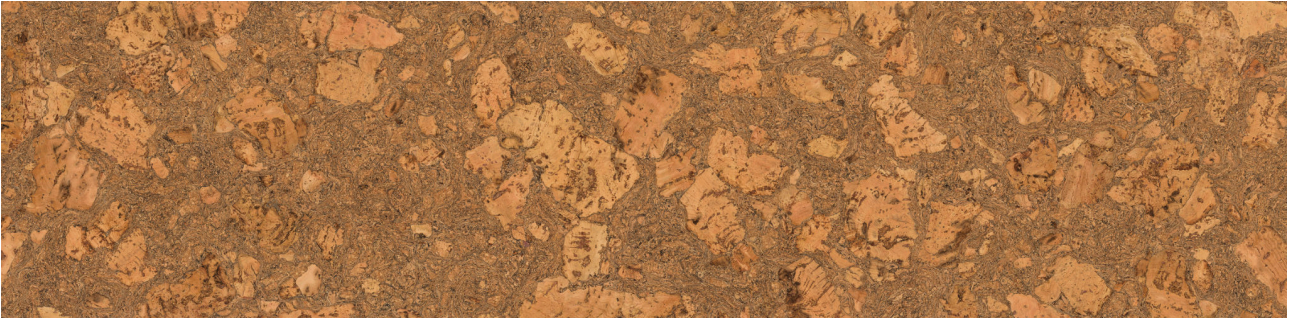

MACAR'S

PRODUCT
CORK CLICK CAPRI

12"x48,6" | HDF | Waterproof Flooring

DETAILS

ROOM SCENES

TECHNICAL DATA

CODE: LCCORK202009
NAME: Cork Click Capri
SERIES: True Earth Cork Click
SIZE: 12"x48,6"
FINISH: Matt
LOOK: Wood Look
CLICK SYSTEM: UNICLIC system
COMMERCIAL WARRANTY: Class 33
CORE BOARD THICKNESS: 7 mm
FAMILY: Waterproof Flooring
PAD THICKNESS: 1 mm
PAD TYPE: Cork Underlayment
RESIDENTIAL WARRANTY: Class 23
STYLE: Contemporary
SUITABLE FOR: Indoor
SURFACE TEXTURE: Cork
TYPOLOGY: HDF
TYPE OF PIECE: Field Tile
TOTAL THICKNESS: 10 mm
USE: Floor only
NOTES: These SKUs are special order and take approximately two weeks to deliver