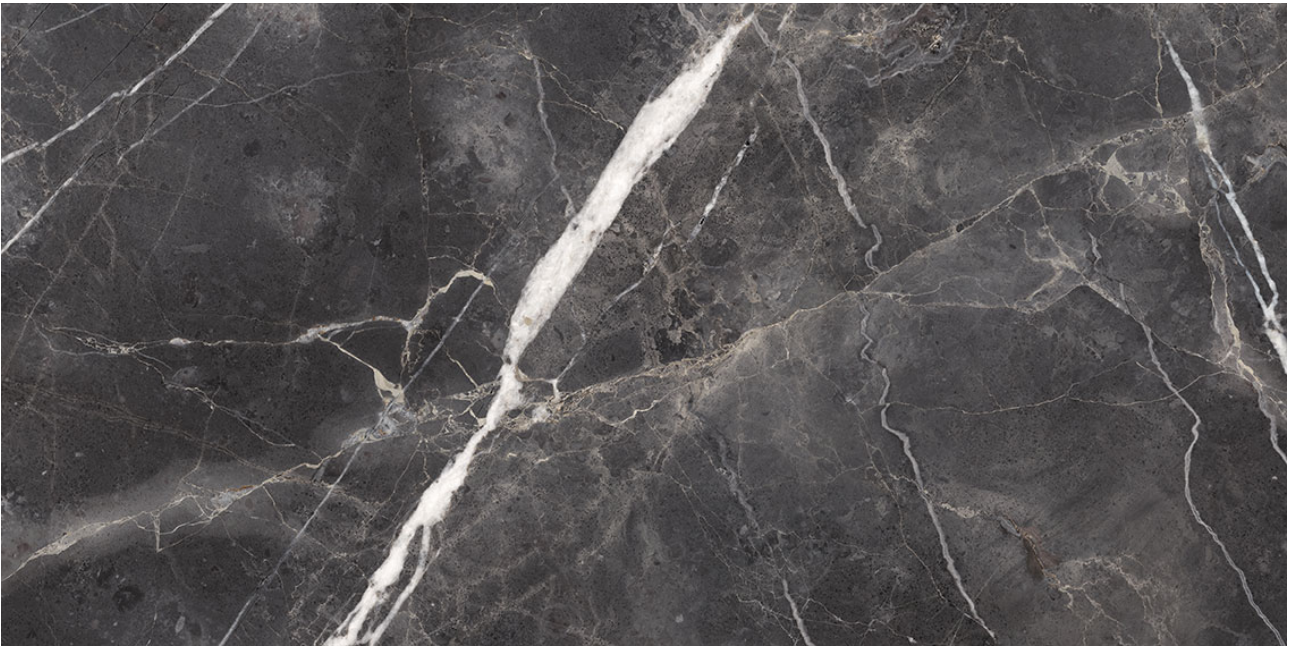

MACAR'S

PRODUCT

**ROYAL STONEWORKS 24X48 TUSCAN FORGE VEIN
POLISHED**

24"x48" | Porcelain | Tile

TECHNICAL DATA

CODE: QUSW-TF-6P
NAME: Royal Stoneworks 24X48 Tuscan Forge Vein Polished
SERIES: Royal Stoneworks
SIZE: 24"x48"
FINISH: Polished
LOOK: Stone Look
EDGE: Rectified
FAMILY: Tile
FROST RESISTANCE: Yes
SHADE VARIATION: V3
STYLE: Contemporary
SUITABLE FOR: Indoor|Shower
TYPOLOGY: Porcelain
TYPE OF PIECE: Field Tile
USE: Floor and Wall