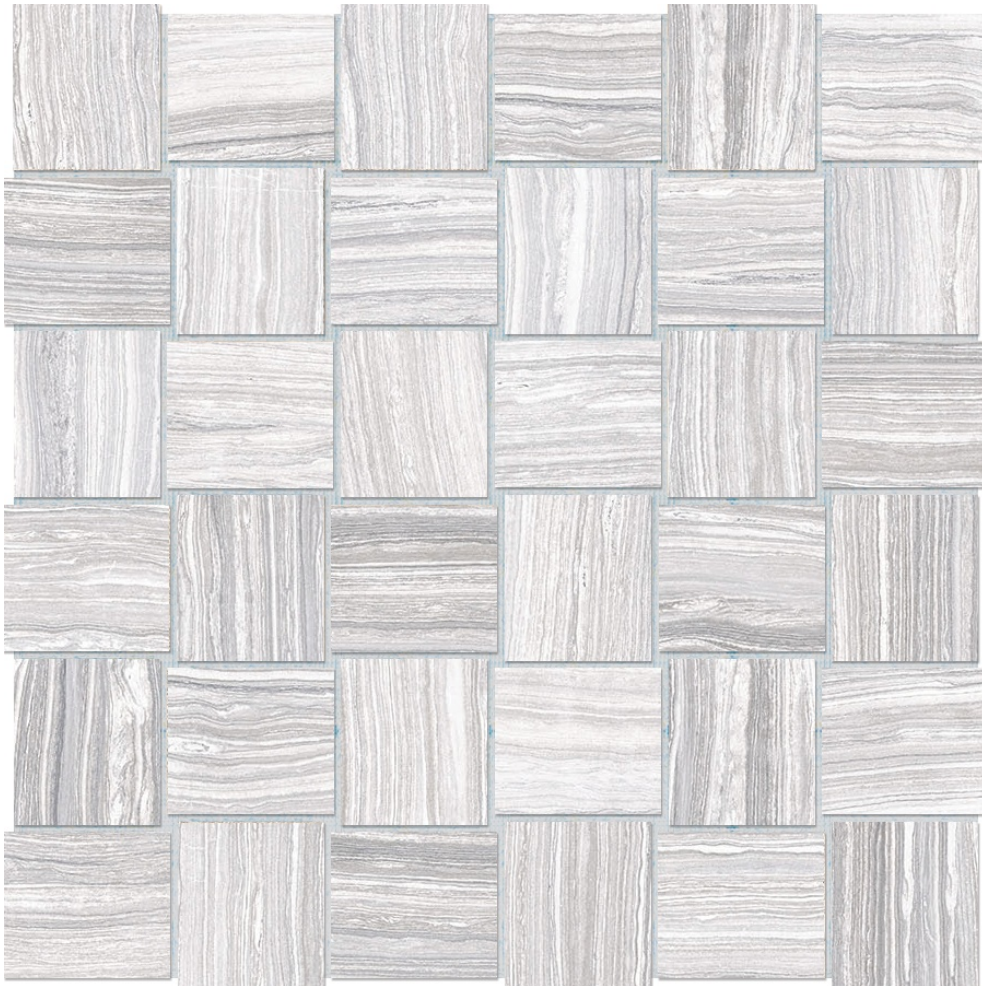

MACAR'S

PRODUCT
2X2 ICE BASKETWEAVE

12"x12" | Glazed Porcelain | Tile

TECHNICAL DATA

CODE: AC4501-00840

NAME: 2x2 Ice Basketweave

SERIES: Eramosa

SIZE: 12"x12"

FINISH: Matt

LOOK: Marble Look

FAMILY: Tile

FROST RESISTANCE: Yes

MOSAIC TYPE: Mesh-Mounted

PEI: 4

STYLE: Contemporary

SUITABLE FOR: Indoor