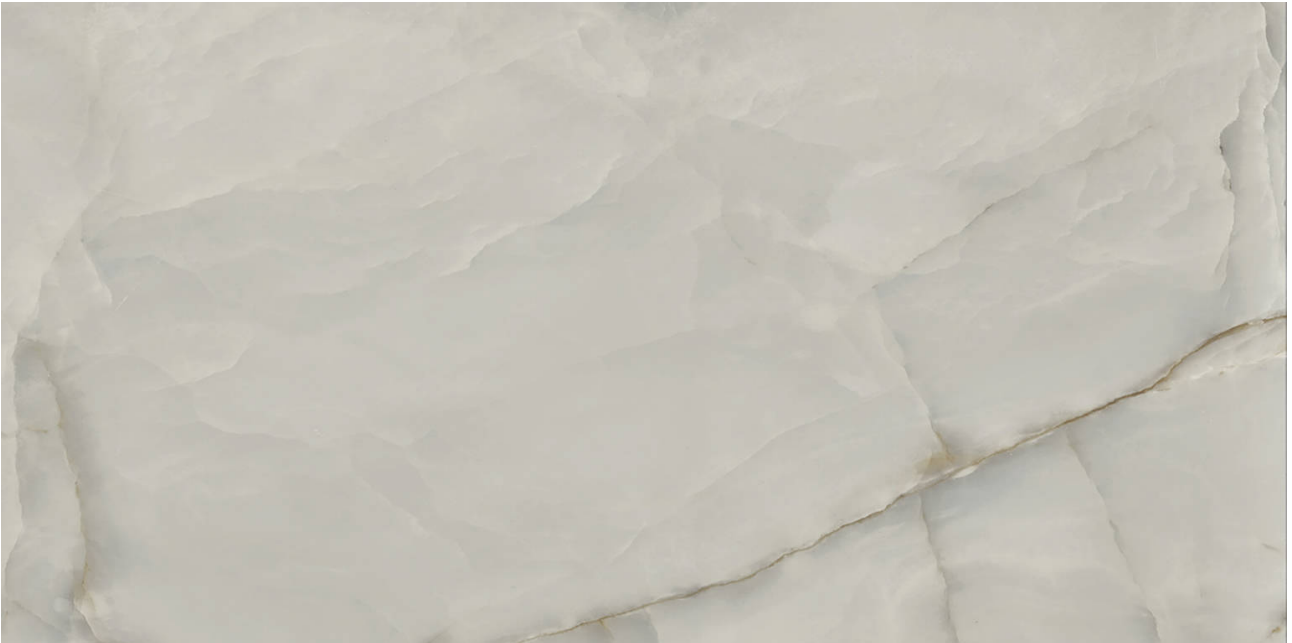

---

**PRODUCT**  
**MAGICAL DARK GREY MATTE 24X48**

---

24"x48" | Porcelain | Tile

## TECHNICAL DATA

CODE: QURO-MA-2MN  
NAME: Magical Dark Grey Matte 24x48  
SERIES: Romance  
SIZE: 24"x48"  
FINISH: Matte  
LOOK: Marble Look  
EDGE: Rectified  
FAMILY: Tile  
FROST RESISTANCE: Yes  
PEI: 4  
STYLE: Contemporary  
SUITABLE FOR: Indoor  
TYPOLOGY: Porcelain  
TYPE OF PIECE: Field Tile  
USE: Floor and Wall