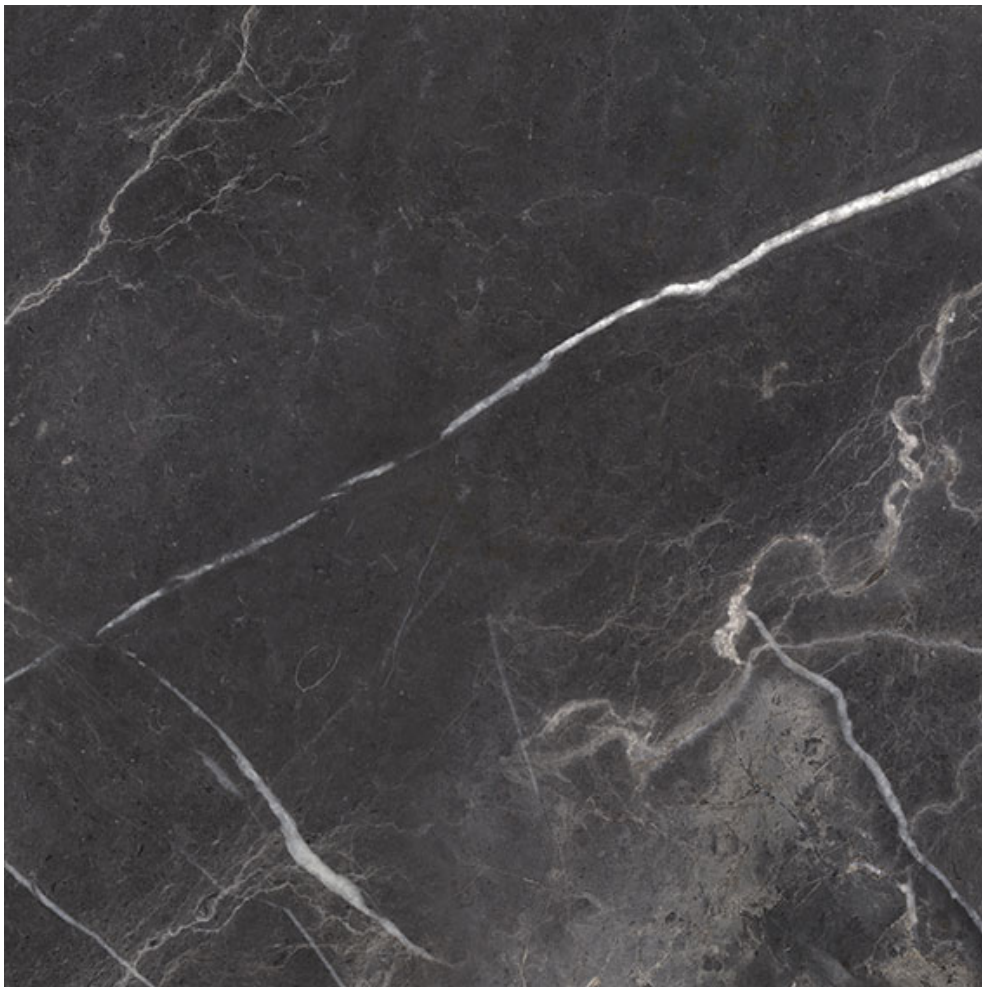

MACAR'S

---

**PRODUCT**

**ROYAL STONEWORKS 24X24 TUSCAN FORGE VEIN  
POLISHED**

---

24"x24" | Porcelain | Tile

## TECHNICAL DATA

CODE: QUSW-TF-4P  
NAME: Royal Stoneworks 24X24 Tuscan Forge Vein Polished  
SERIES: Royal Stoneworks  
SIZE: 24"x24"  
FINISH: Polished  
LOOK: Stone Look  
EDGE: Rectified  
FAMILY: Tile  
FROST RESISTANCE: Yes  
SHADE VARIATION: V3  
STYLE: Contemporary  
SUITABLE FOR: Indoor|Shower  
TYPOLOGY: Porcelain  
TYPE OF PIECE: Field Tile  
USE: Floor and Wall