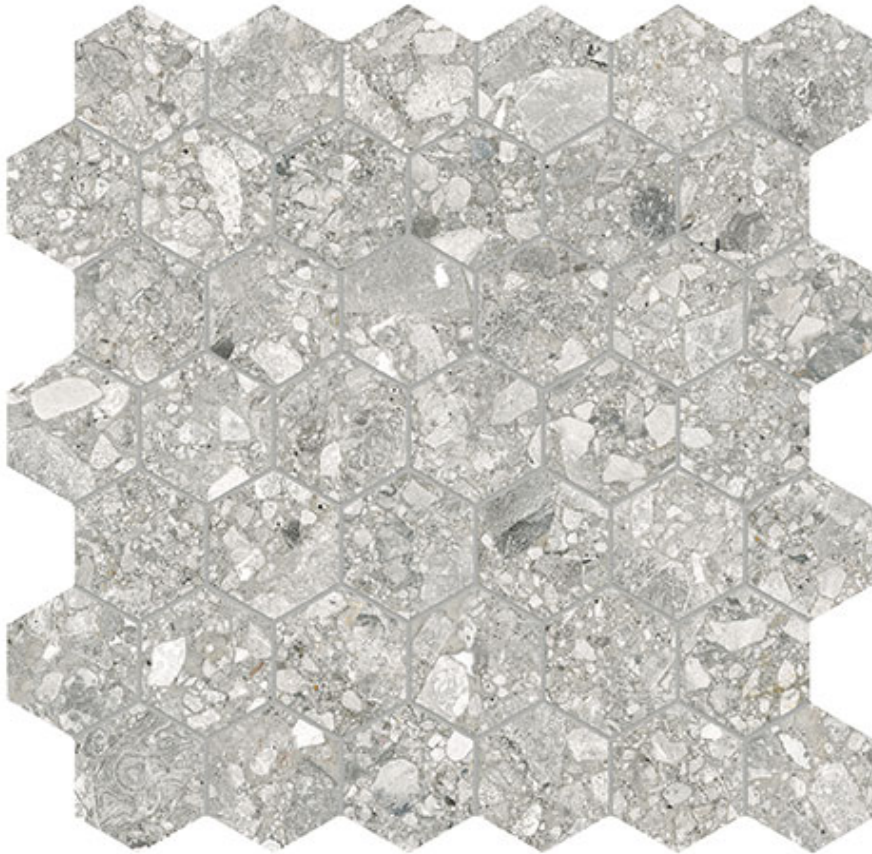

MACAR'S

---

**PRODUCT**

**ROYAL STONEWORKS 2\" REGAL FOSSIL VEIN HEX**

---

12"x12" | Porcelain | Tile

## TECHNICAL DATA

CODE: QUSW-RF-HX  
NAME: Royal Stoneworks 2" Regal Fossil Vein Hex  
SERIES: Royal Stoneworks  
SIZE: 12"x12"  
FINISH: Matt  
LOOK: Stone Look  
FAMILY: Tile  
MOSAIC TYPE: 2"x2"  
SHADE VARIATION: V3  
STYLE: Contemporary  
SUITABLE FOR: Indoor|Shower  
TYPOLOGY: Porcelain  
TYPE OF PIECE: Mosaic  
USE: Floor and Wall