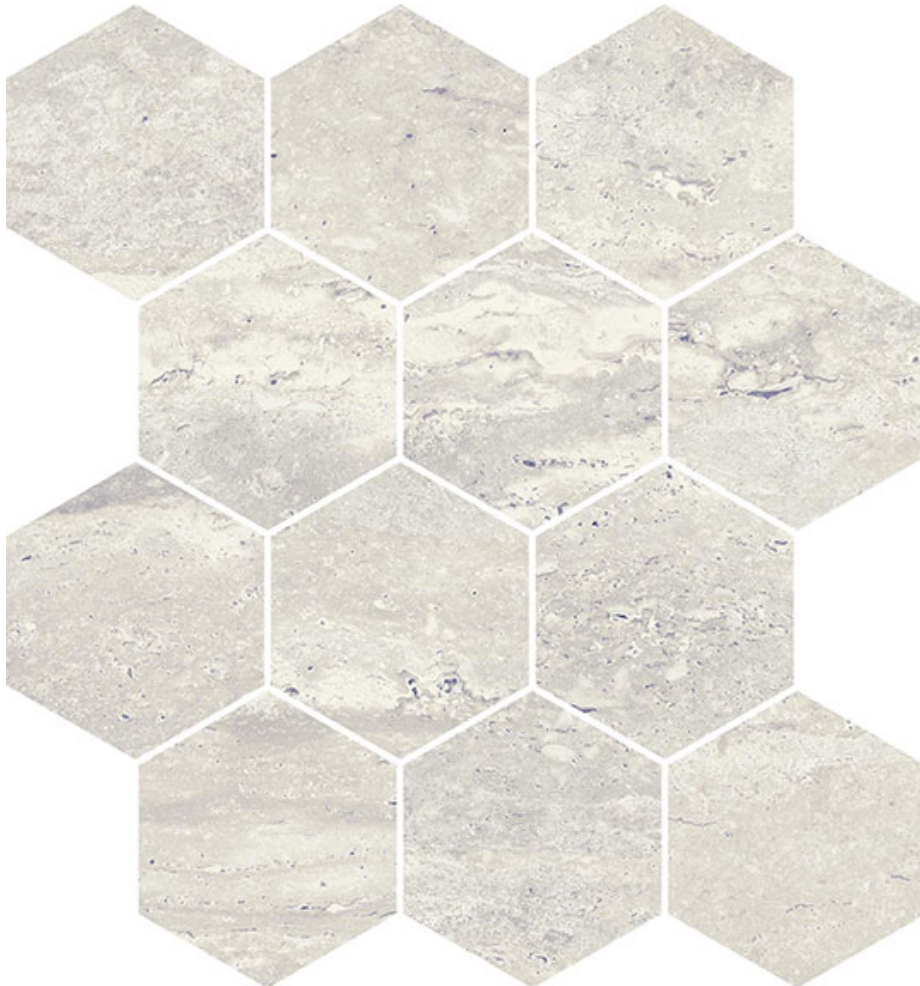

MACAR'S

---

**PRODUCT**

**SATURNIA 3X3 HEX ROMAN MATTE**

---

9"x11" | Porcelain | Tile

**GRAPHIC VARIETY**

## TECHNICAL DATA

CODE: QUSA-RO-HM  
NAME: Saturnia 3x3 Hex Roman Matte  
SERIES: Saturnia  
SIZE: 9"x11"  
FINISH: Matt  
LOOK: Marble Look  
CHEMICAL RESISTANCE: Not affected  
DCOF:  $\geq 0.42$  Wet  
EDGE: Rectified  
FAMILY: Tile  
FROST RESISTANCE: Yes  
MOSAIC TYPE: 3"x3"  
STAIN RESISTANCE: Not affected  
STYLE: Contemporary  
TYPOLOGY: Porcelain  
THICKNESS: 8  
TYPE OF PIECE: Mosaic  
USE: Floor and Wall  
NOTES: Proudly made in the USA