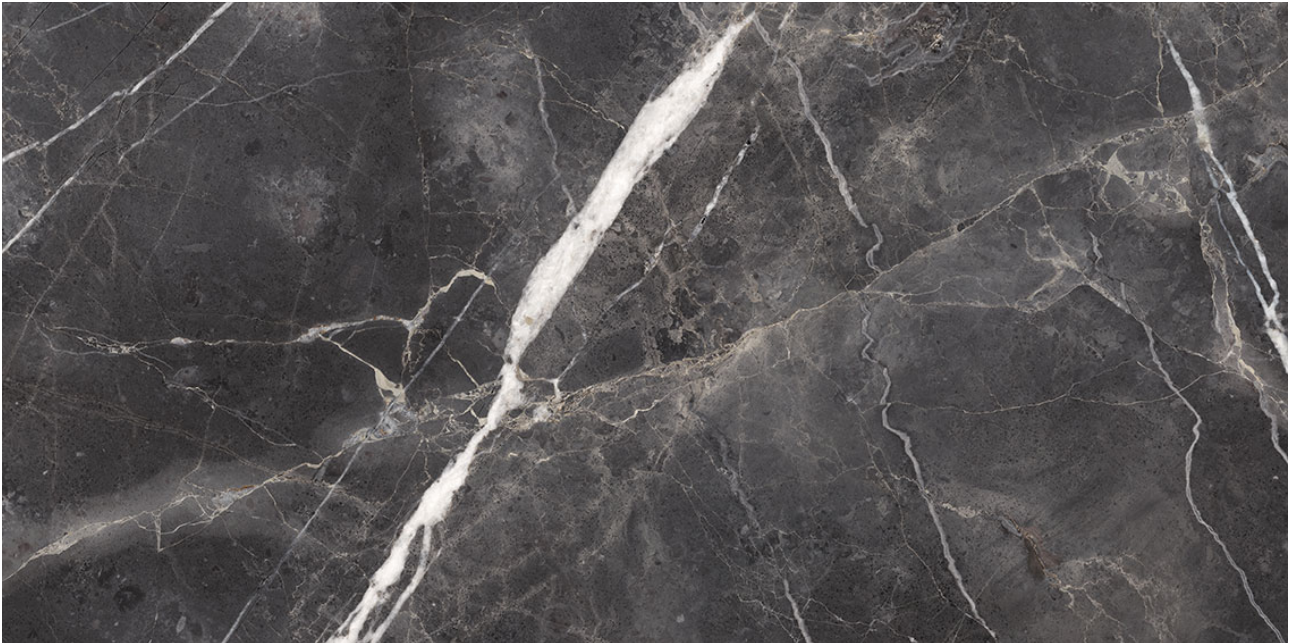

## TECHNICAL DATA

CODE: QUSW-TF-6H  
NAME: Royal Stoneworks 24X48 Tuscan Forge Vein Honed  
SERIES: Royal Stoneworks  
SIZE: 24"x48"  
FINISH: Honed  
LOOK: Stone Look  
EDGE: Rectified  
FAMILY: Tile  
FROST RESISTANCE: Yes  
SHADE VARIATION: V3  
STYLE: Contemporary  
SUITABLE FOR: Indoor|Shower  
TYPOLOGY: Porcelain  
TYPE OF PIECE: Field Tile  
USE: Floor and Wall