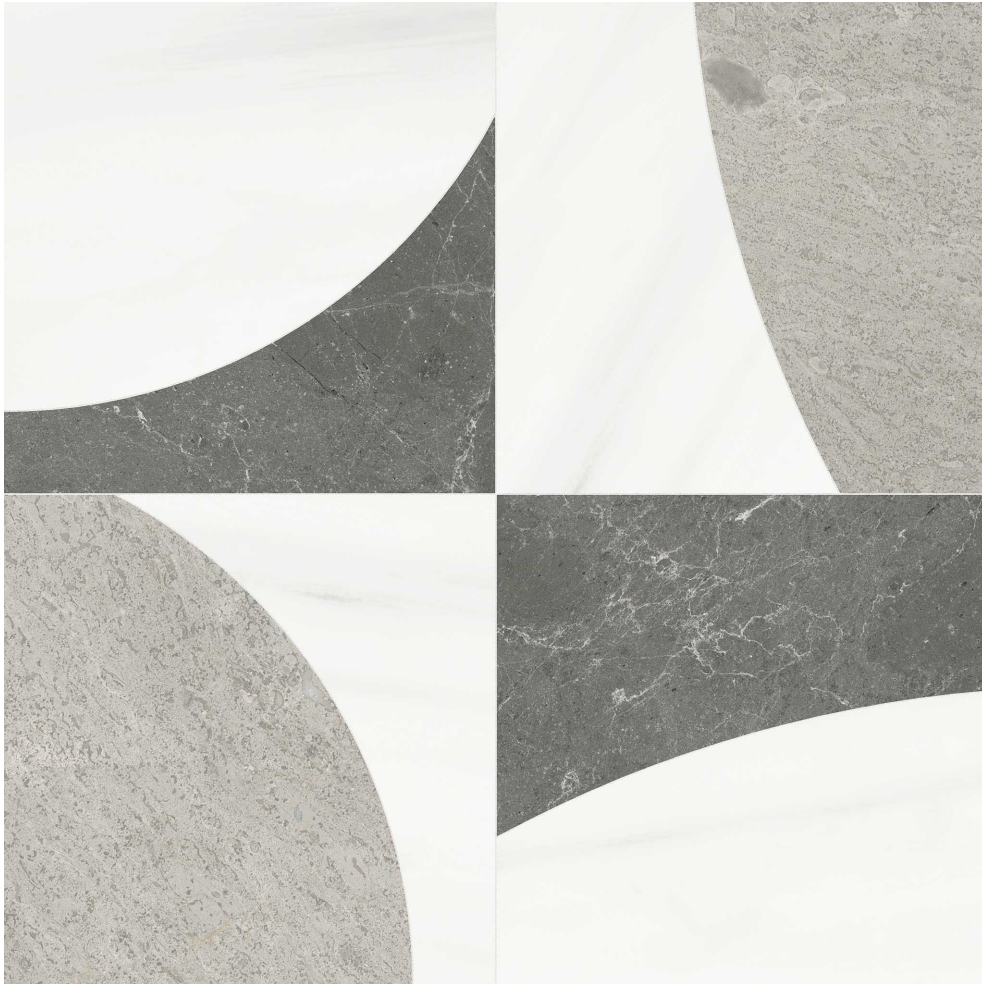

MACAR'S

PRODUCT

UTOPIO ECLYPSE MIST MOSAIC

11.9"x11.9" | Natural Stone | Stone

TECHNICAL DATA

CODE: AS5001-04080

NAME: Utopio Eclypse Mist Mosaic

SERIES: Utopio

SIZE: 11.9"x11.9"

FINISH: Honed w/ Polished

FAMILY: Stone

SUITABLE FOR: Indoor|Shower

TPOLOGY: Natural Stone

TYPE OF PIECE: Mosaic

USE: Floor and Wall

NOTES: Mosaic sheet sizes are nominal and may vary slightly due to standard manufacturing tolerances.