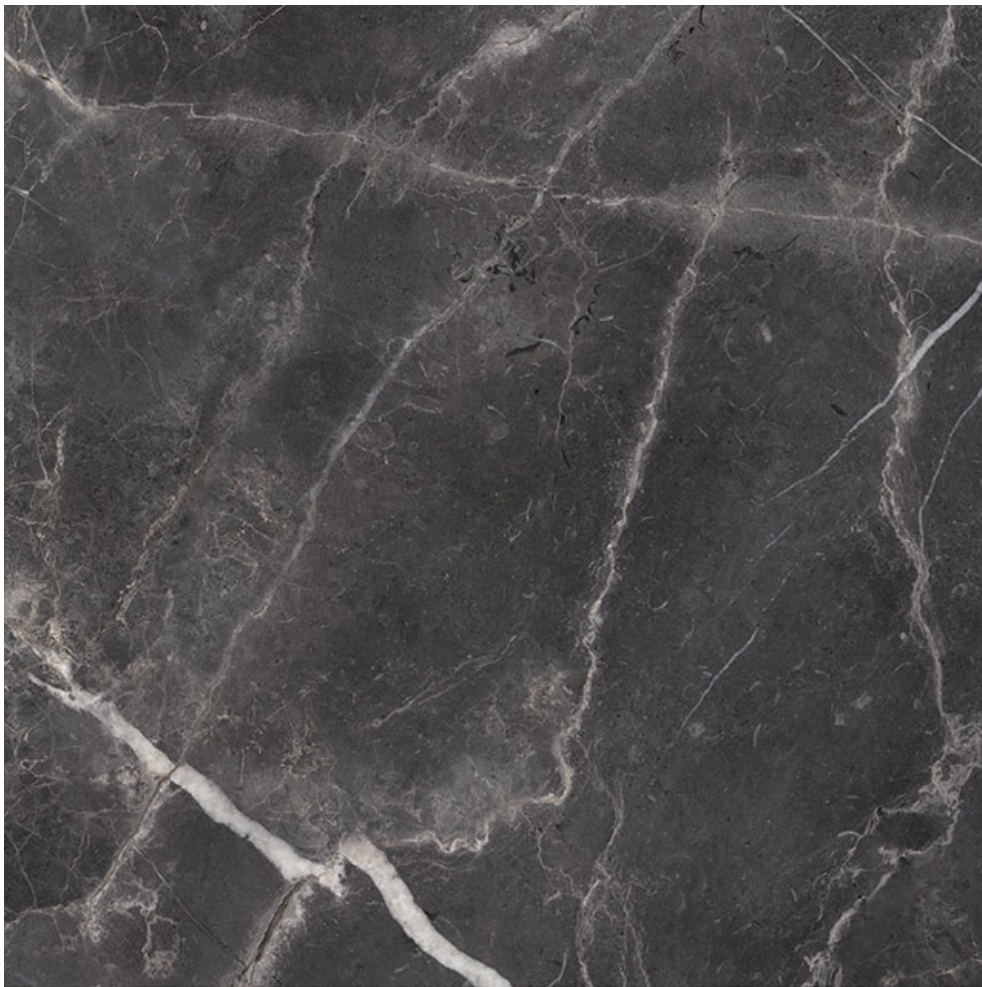

MACAR'S

PRODUCT

**ROYAL STONEWORKS 36X36 TUSCAN FORGE VEIN
POLISHED**

36"x36" | Porcelain | Tile

TECHNICAL DATA

CODE: QUSW-TF-7P
NAME: Royal Stoneworks 36X36 Tuscan Forge Vein Polished
SERIES: Royal Stoneworks
SIZE: 36"x36"
FINISH: Polished
LOOK: Stone Look
EDGE: Rectified
FAMILY: Tile
FROST RESISTANCE: Yes
SHADE VARIATION: V3
STYLE: Contemporary
SUITABLE FOR: Indoor|Shower
TYPOLOGY: Porcelain
TYPE OF PIECE: Field Tile
USE: Floor and Wall