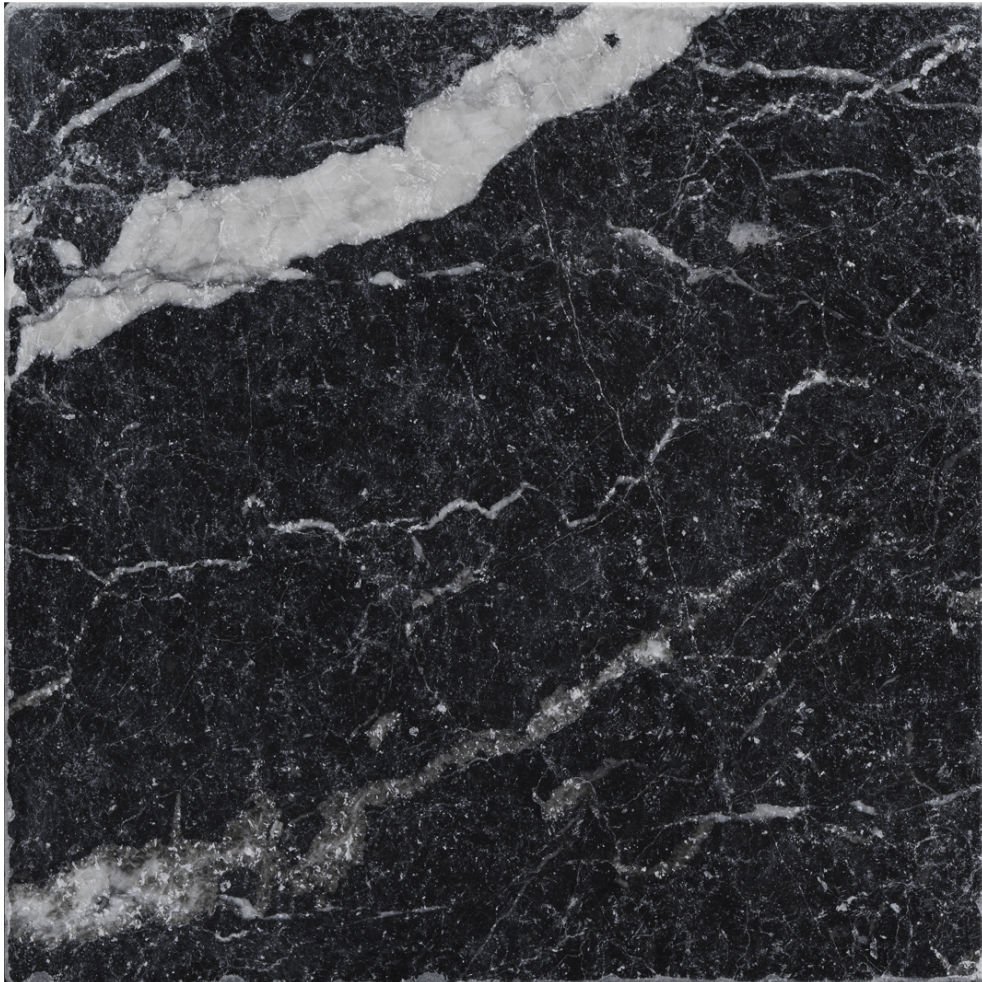

MACAR'S

PRODUCT
OBSESSION 10X10 NERO

10"x10" | Glazed Porcelain | Tile

ROOM SCENES

TECHNICAL DATA

CODE: QUOB-NE-3
NAME: Obsession 10x10 Nero
SERIES: Obsession
SIZE: 10"x10"
FINISH: Matt
LOOK: Marble Look
BREAKING STRENGTH: ≥ 1300 N
CHEMICAL RESISTANCE: GA GLA GHA
DCOF: > 0.42
FAMILY: Tile
FROST RESISTANCE: Yes
MOHS: 6
PEI: 3
R VALUE: R9
SHADE VARIATION: V1
STAIN RESISTANCE: 5
STYLE: Classic
SUITABLE FOR: Backsplash|Indoor|Shower
TYPOLOGY: Glazed Porcelain
THICKNESS: 9 mm
TYPE OF PIECE: Field Tile
USE: Floor and Wall
NOTES: 22 graphic variations