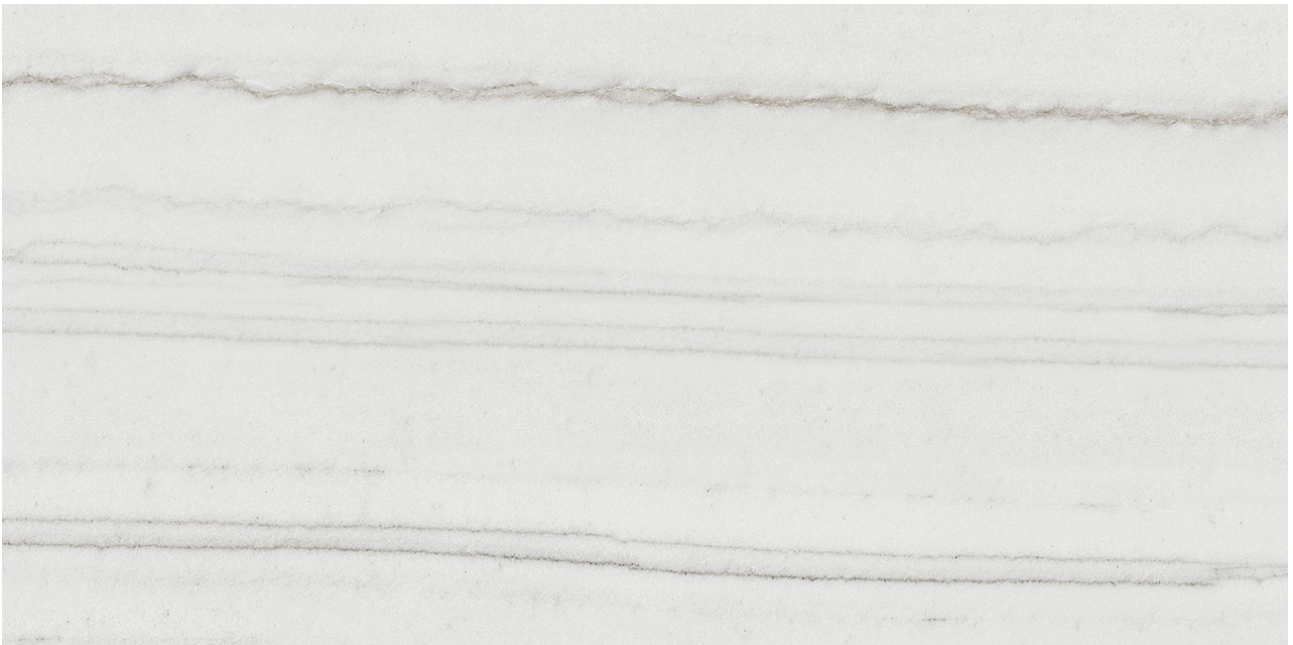

MACAR'S

PRODUCT

ROYAL STONWORKS 12X24 TUSCAN WHITE VEIN HONED

12"x24" | Porcelain | Tile

TECHNICAL DATA

CODE: QUSW-TW-5H
NAME: Royal Stoneworks 12X24 Tuscan White Vein Honed
SERIES: Royal Stoneworks
SIZE: 12"x24"
FINISH: Honed
LOOK: Stone Look
EDGE: Rectified
FAMILY: Tile
FROST RESISTANCE: Yes
STYLE: Contemporary
SUITABLE FOR: Indoor|Shower
TYPOLOGY: Porcelain
TYPE OF PIECE: Field Tile
USE: Floor and Wall