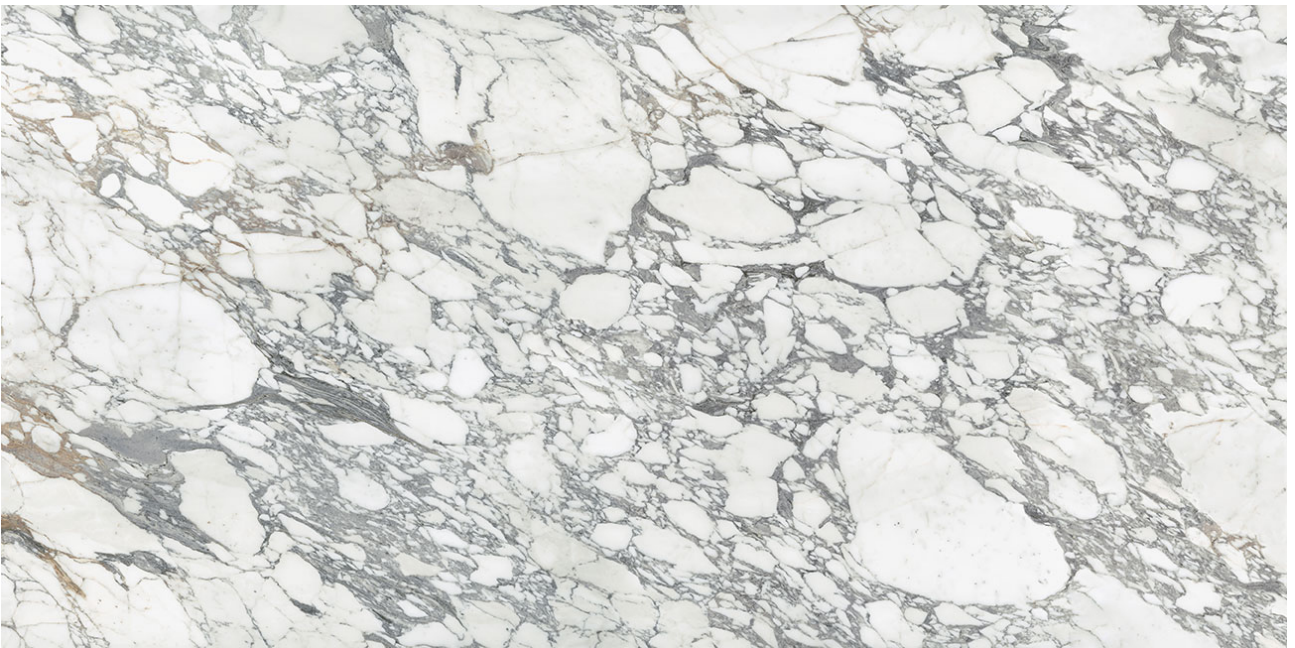

MACAR'S

PRODUCT

**ROYAL STONEWORKS 63X126 ITALIAN ARABESCATO
POLISHED**

63"x126" | Sintered Slab | Tile

TECHNICAL DATA

CODE: QUSW-IA-1P
NAME: Royal Stoneworks 63X126 Italian Arabescato Polished
SERIES: Royal Stoneworks
SIZE: 63"x126"
FINISH: Polished
LOOK: Stone Look
EDGE: Rectified
FAMILY: Tile
FROST RESISTANCE: Yes
SHADE VARIATION: V3
STYLE: Contemporary
SUITABLE FOR: Indoor|Shower
TYPOLOGY: Sintered Slab
TYPE OF PIECE: Field Tile
USE: Floor and Wall