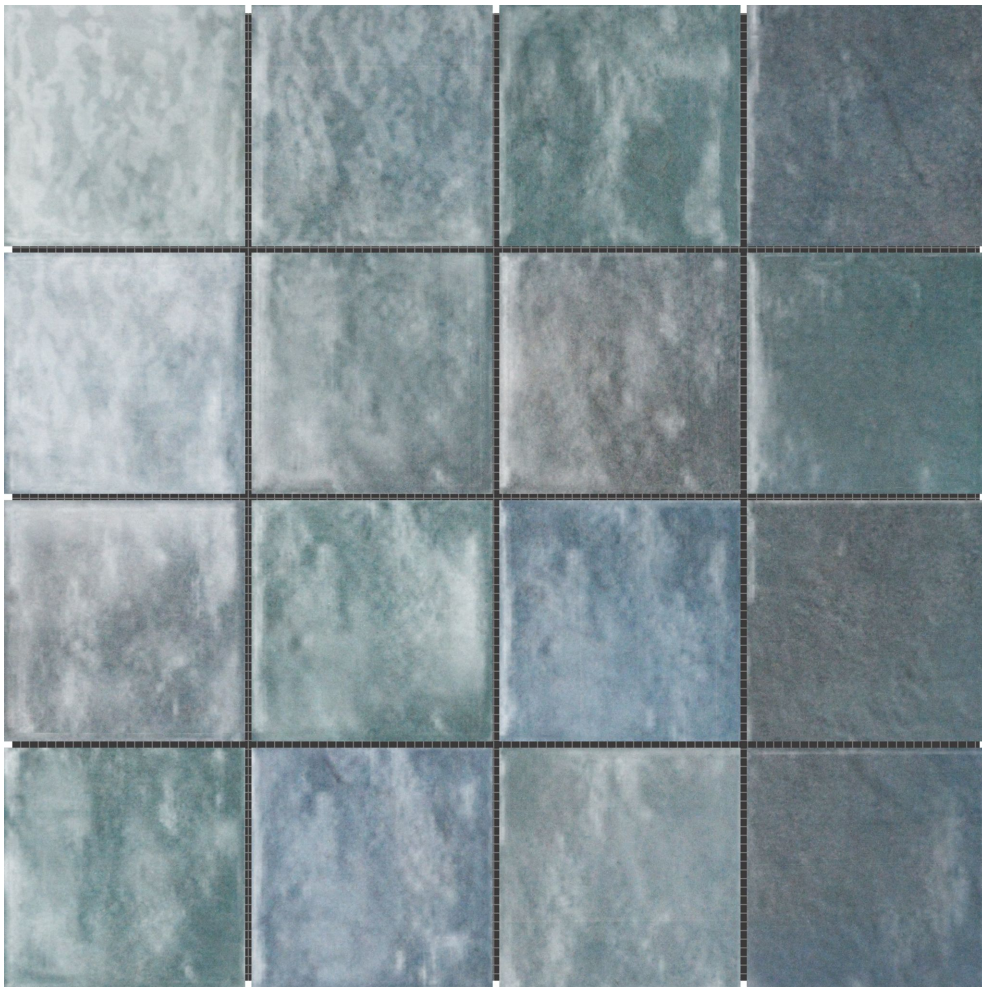

MACAR'S

PRODUCT

**ZELLIGE GLAZED CERAMIC SOFT BLUE MIX 3\"X3\"
MOSAIC**

12"x12" | Glazed Ceramic | Tile

ROOM SCENES

TECHNICAL DATA

CODE: RVCHAWC148
NAME: Zellige Glazed Ceramic Soft Blue Mix 3"x3" Mosaic
SERIES: Chelsea Collection
SIZE: 12"x12"
LOOK: Multi-Look Mosaics
FAMILY: Tile
SUITABLE FOR: Backsplash,Indoor,Shower
TYPOLOGY: Glazed Ceramic
TYPE OF PIECE: Mosaic
USE: Wall only