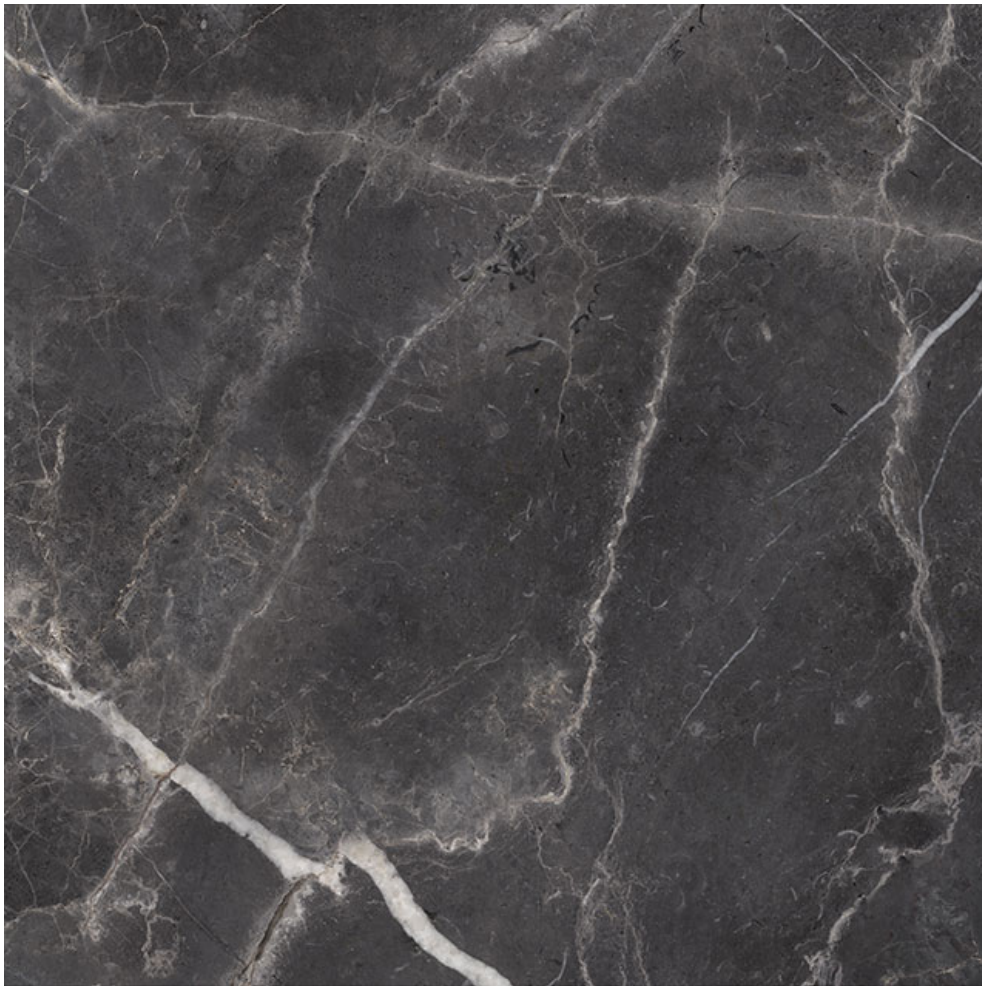

MACAR'S

---

**PRODUCT**

**ROYAL STONEWORKS 36X36 TUSCAN FORGE VEIN HONED**

---

36"x36" | Porcelain | Tile

## TECHNICAL DATA

CODE: QUSW-TF-7H  
NAME: Royal Stoneworks 36X36 Tuscan Forge Vein Honed  
SERIES: Royal Stoneworks  
SIZE: 36"x36"  
FINISH: Honed  
LOOK: Stone Look  
EDGE: Rectified  
FAMILY: Tile  
FROST RESISTANCE: Yes  
SHADE VARIATION: V3  
STYLE: Contemporary  
SUITABLE FOR: Indoor|Shower  
TYPOLOGY: Porcelain  
TYPE OF PIECE: Field Tile  
USE: Floor and Wall