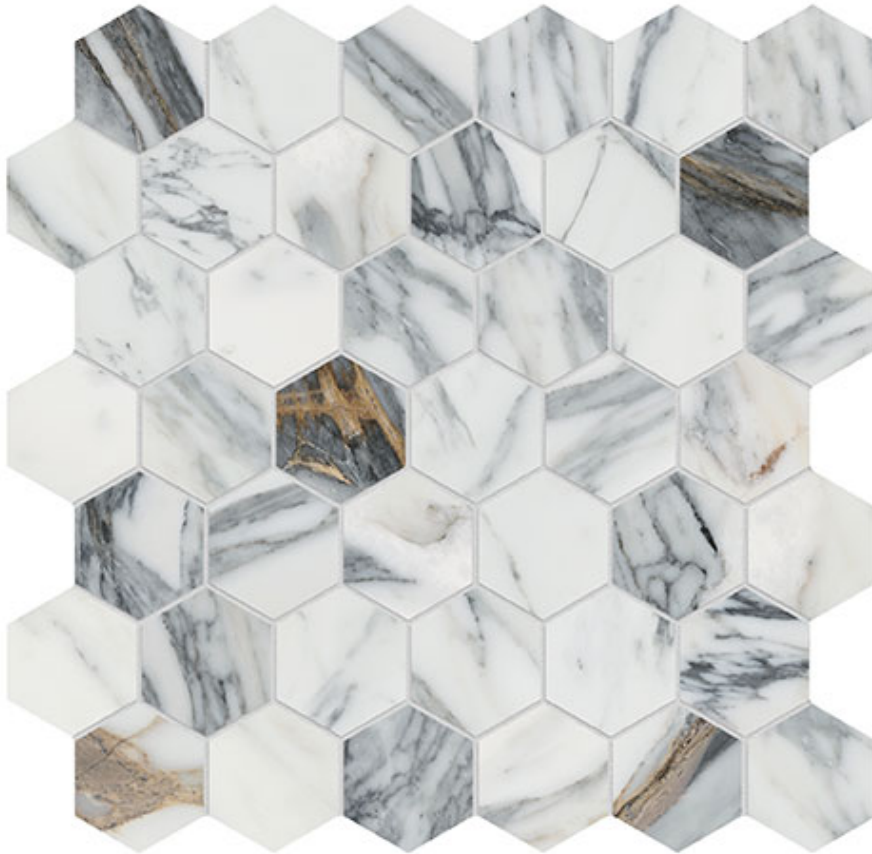

MACAR'S

PRODUCT

ROYAL STONEWORKS 2\" REGAL WHITE VEIN HEX

12"x12" | Porcelain | Tile

TECHNICAL DATA

CODE: QUSW-RW-HX
NAME: Royal Stoneworks 2" Regal White Vein Hex
SERIES: Royal Stoneworks
SIZE: 12"x12"
FINISH: Honed
LOOK: Stone Look
FAMILY: Tile
MOSAIC TYPE: 2"x2"
SHADE VARIATION: V3
STYLE: Contemporary
SUITABLE FOR: Indoor|Shower
TYPOLOGY: Porcelain
TYPE OF PIECE: Mosaic
USE: Floor and Wall