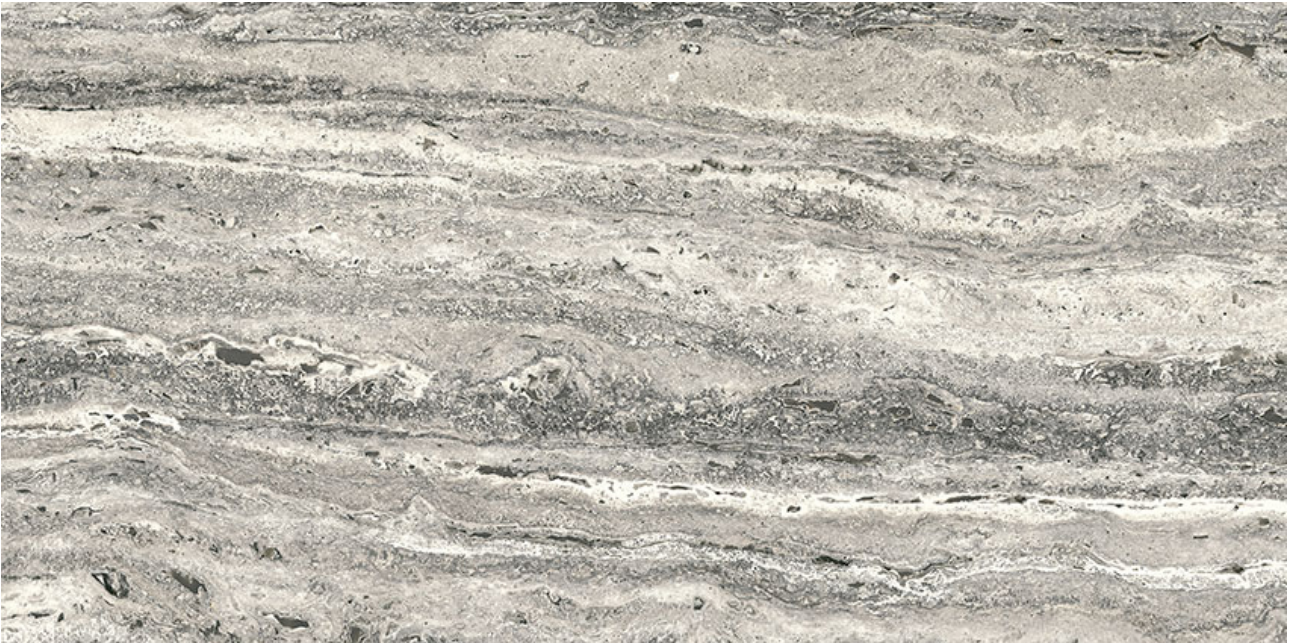

MACAR'S

---

**PRODUCT**

**ROYAL STONEWORKS 12X24 REGAL GREY VEIN ORG**

---

12"x24" | Porcelain | Tile

## TECHNICAL DATA

CODE: QUSW-RG-50  
NAME: Royal Stoneworks 12X24 Regal Grey Vein Org  
SERIES: Royal Stoneworks  
SIZE: 12"x24"  
FINISH: Matt  
LOOK: Stone Look  
EDGE: Rectified  
FAMILY: Tile  
FROST RESISTANCE: Yes  
STYLE: Contemporary  
SUITABLE FOR: Indoor|Shower  
TYPOLOGY: Porcelain  
TYPE OF PIECE: Field Tile  
USE: Floor and Wall