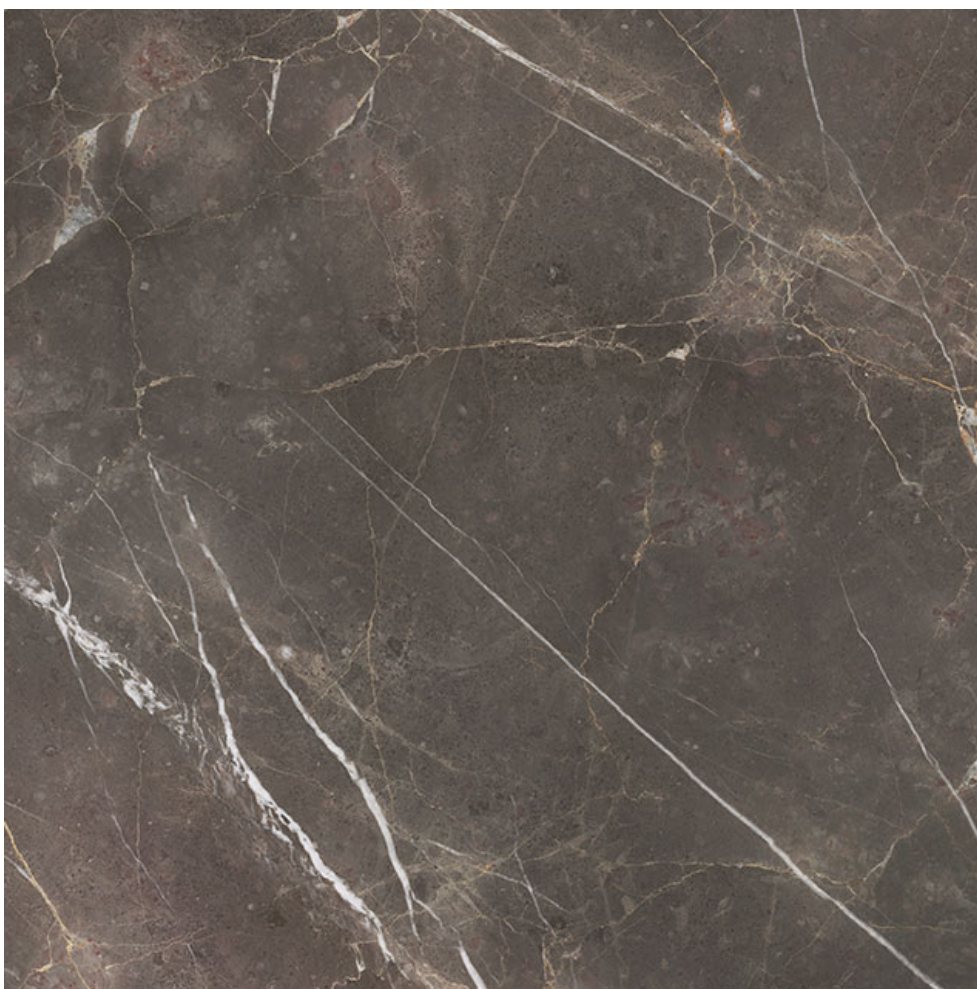

---

**PRODUCT**

**ROYAL STONEWORKS 36X36 REGAL BROWN MARBLE**

**HONED**

---

36"x36" | Porcelain | Tile

## TECHNICAL DATA

CODE: QUSW-RM-7H  
NAME: Royal Stoneworks 36X36 Regal Brown Marble Honed  
SERIES: Royal Stoneworks  
SIZE: 36"x36"  
FINISH: Honed  
LOOK: Stone Look  
EDGE: Rectified  
FAMILY: Tile  
FROST RESISTANCE: Yes  
SHADE VARIATION: V3  
STYLE: Contemporary  
SUITABLE FOR: Indoor|Shower  
TYPOLOGY: Porcelain  
TYPE OF PIECE: Field Tile  
USE: Floor and Wall