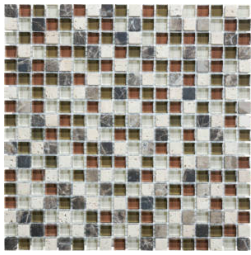

MACAR'S

---

**SERIES**  
**GLASS STONE**

---

| Mixed Materials | Multi-Look Mosaics

PRODUCTS

**Linear Bamboo Mosaic**  
12"x14" | Mixed Materials

**Linear Cabernet Mosaic**  
12"x14" | Mixed Materials

**Linear Cappuccino Mosaic**  
12"x14" | Mixed Materials

**Linear Creme Brulee Mosaic**  
12"x14" | Mixed Materials

**Linear Iceland Mosaic**  
12"x14" | Mixed Materials

**Linear Midnight Mosaic**  
12"x14" | Mixed Materials

**Linear Spa Mosaic**  
12"x14" | Mixed Materials

**Linear Waterfall Mosaic**  
12"x14" | Mixed Materials

**5/8X5/8 Bamboo Mosaic**  
12"x12" | Mixed Materials

**5/8X5/8 Cabernet Mosaic**  
12"x12" | Mixed Materials

**5/8X5/8 Cappuccino Mosaic**  
12"x12" | Mixed Materials

**5/8X5/8 Creme Brulee Mosaic**  
12"x12" | Mixed Materials

**5/8X5/8 Iceland Mosaic**  
12"x12" | Mixed Materials

**5/8X5/8 Midnight Mosaic**  
12"x12" | Mixed Materials