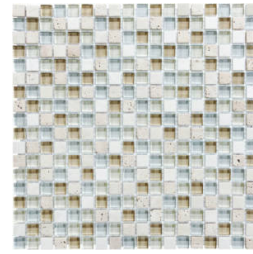

MACAR'S

---

**SERIES**  
**GLASS STONE**

---

| Mixed Materials | Multi-Look Mosaics

PRODUCTS

**Linear Bamboo Mosaic**  
12"x14" | Mixed Materials

**Linear Cabernet Mosaic**  
12"x14" | Mixed Materials

**Linear Spa Mosaic**  
12"x14" | Mixed Materials

**Linear Waterfall Mosaic**  
12"x14" | Mixed Materials

**5/8X5/8 Bamboo Mosaic**  
12"x12" | Mixed Materials

**5/8X5/8 Cabernet Mosaic**  
12"x12" | Mixed Materials

**5/8X5/8 Cappuccino Mosaic**  
12"x12" | Mixed Materials

**5/8X5/8 Creme Brulee Mosaic**  
12"x12" | Mixed Materials

**5/8X5/8 Iceland Mosaic**  
12"x12" | Mixed Materials

**5/8X5/8 Midnight Mosaic**  
12"x12" | Mixed Materials

**5/8X5/8 Spa Mosaic**  
12"x12" | Mixed Materials

**5/8X5/8 Waterfall Mosaic**  
12"x12" | Mixed Materials

ROOM SCENES

Size	Product type	BOX			PALLET		
		pcs	sqft	lb	boxes	sqft	lb
12"x14"	Mosaic	10	10		36		
12"x12"	Mosaic	10	10		36		