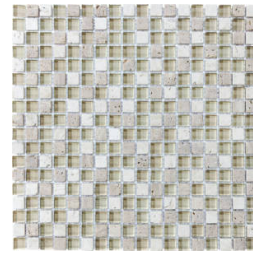

MACAR'S

---

**SERIES**  
**GLASS STONE**

---

| Mixed Materials | Multi-Look Mosaics

PRODUCTS

**Linear Bamboo Mosaic**  
12"x14" | Mixed Materials

**Linear Cabernet Mosaic**  
12"x14" | Mixed Materials

**Linear Cappuccino Mosaic**  
12"x14" | Mixed Materials

**Linear Creme Brulee Mosaic**  
12"x14" | Mixed Materials

**Linear Iceland Mosaic**  
12"x14" | Mixed Materials

**Linear Midnight Mosaic**  
12"x14" | Mixed Materials

**Linear Spa Mosaic**  
12"x14" | Mixed Materials

**Linear Waterfall Mosaic**  
12"x14" | Mixed Materials

**5/8X5/8 Bamboo Mosaic**  
12"x12" | Mixed Materials

**5/8X5/8 Cabernet Mosaic**  
12"x12" | Mixed Materials

**5/8X5/8 Cappuccino Mosaic**  
12"x12" | Mixed Materials

**5/8X5/8 Creme Brulee Mosaic**  
12"x12" | Mixed Materials

**5/8X5/8 Iceland Mosaic**  
12"x12" | Mixed Materials

**5/8X5/8 Midnight Mosaic**  
12"x12" | Mixed Materials