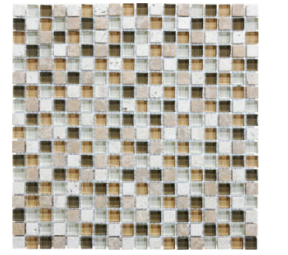

MACAR'S

---

**SERIES**  
**GLASS STONE**

---

| Mixed Materials | Multi-Look Mosaics

PRODUCTS

**Linear Bamboo Mosaic**  
12"x14" | Mixed Materials

**Linear Cabernet Mosaic**  
12"x14" | Mixed Materials

**Linear Cappuccino Mosaic**  
12"x14" | Mixed Materials

**Linear Creme Brulee Mosaic**  
12"x14" | Mixed Materials

**Linear Iceland Mosaic**  
12"x14" | Mixed Materials

**Linear Midnight Mosaic**  
12"x14" | Mixed Materials

**Linear Spa Mosaic**  
12"x14" | Mixed Materials

**Linear Waterfall Mosaic**  
12"x14" | Mixed Materials

**5/8X5/8 Bamboo Mosaic**  
12"x12" | Mixed Materials

**5/8X5/8 Cabernet Mosaic**  
12"x12" | Mixed Materials

**5/8X5/8 Cappuccino Mosaic**  
12"x12" | Mixed Materials

**5/8X5/8 Creme Brulee Mosaic**  
12"x12" | Mixed Materials

**5/8X5/8 Iceland Mosaic**  
12"x12" | Mixed Materials

**5/8X5/8 Midnight Mosaic**  
12"x12" | Mixed Materials