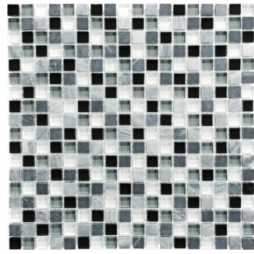

MACAR'S

---

**SERIES**  
**GLASS STONE**

---

| Mixed Materials | Multi-Look Mosaics

PRODUCTS

**Linear Bamboo Mosaic**  
12"x14" | Mixed Materials

**Linear Cabernet Mosaic**  
12"x14" | Mixed Materials

**Linear Cappuccino Mosaic**  
12"x14" | Mixed Materials

**Linear Creme Brulee Mosaic**  
12"x14" | Mixed Materials

**Linear Iceland Mosaic**  
12"x14" | Mixed Materials

**Linear Midnight Mosaic**  
12"x14" | Mixed Materials

**Linear Spa Mosaic**  
12"x14" | Mixed Materials

**Linear Waterfall Mosaic**  
12"x14" | Mixed Materials

**5/8X5/8 Bamboo Mosaic**  
12"x12" | Mixed Materials

**5/8X5/8 Cabernet Mosaic**  
12"x12" | Mixed Materials

**5/8X5/8 Cappuccino Mosaic**  
12"x12" | Mixed Materials

**5/8X5/8 Creme Brulee Mosaic**  
12"x12" | Mixed Materials

**5/8X5/8 Iceland Mosaic**  
12"x12" | Mixed Materials

**5/8X5/8 Midnight Mosaic**  
12"x12" | Mixed Materials