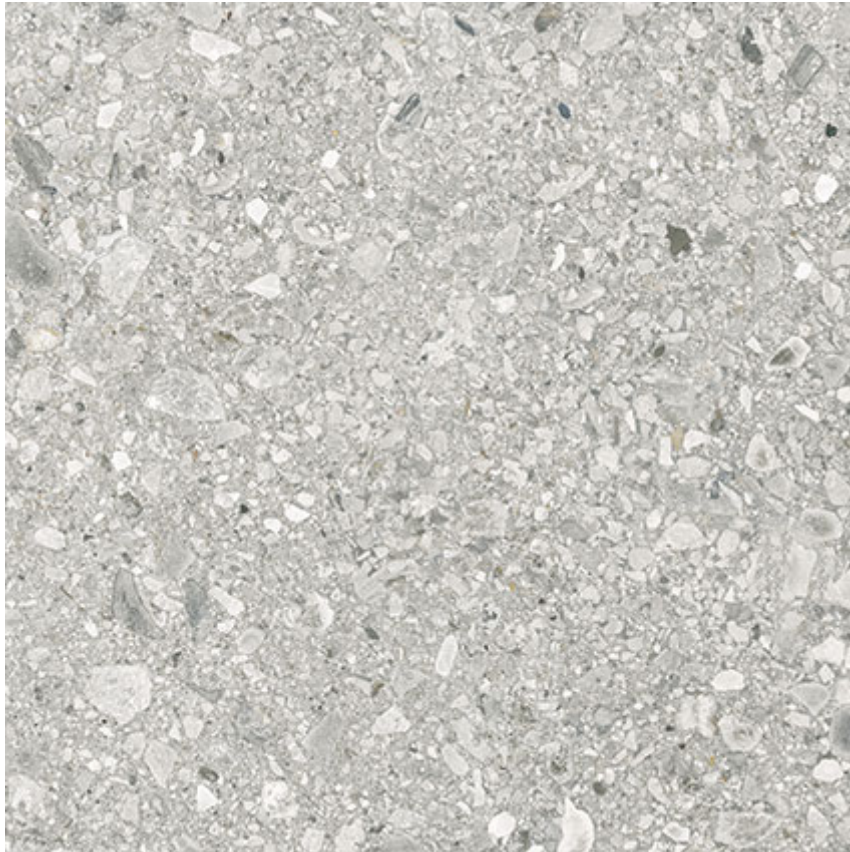

MACAR'S

---

**PRODUCT**

**ROYAL STONEWORKS 24X24 REGAL FOSSIL VEIN ORG**

---

24"x24" | Porcelain | Tile

## TECHNICAL DATA

CODE: QUSW-RF-40  
NAME: Royal Stoneworks 24X24 Regal Fossil Vein Org  
SERIES: Royal Stoneworks  
SIZE: 24"x24"  
FINISH: Matt  
LOOK: Stone Look  
EDGE: Rectified  
FAMILY: Tile  
FROST RESISTANCE: Yes  
SHADE VARIATION: V3  
STYLE: Contemporary  
SUITABLE FOR: Indoor|Shower  
TYPOLOGY: Porcelain  
TYPE OF PIECE: Field Tile  
USE: Floor and Wall