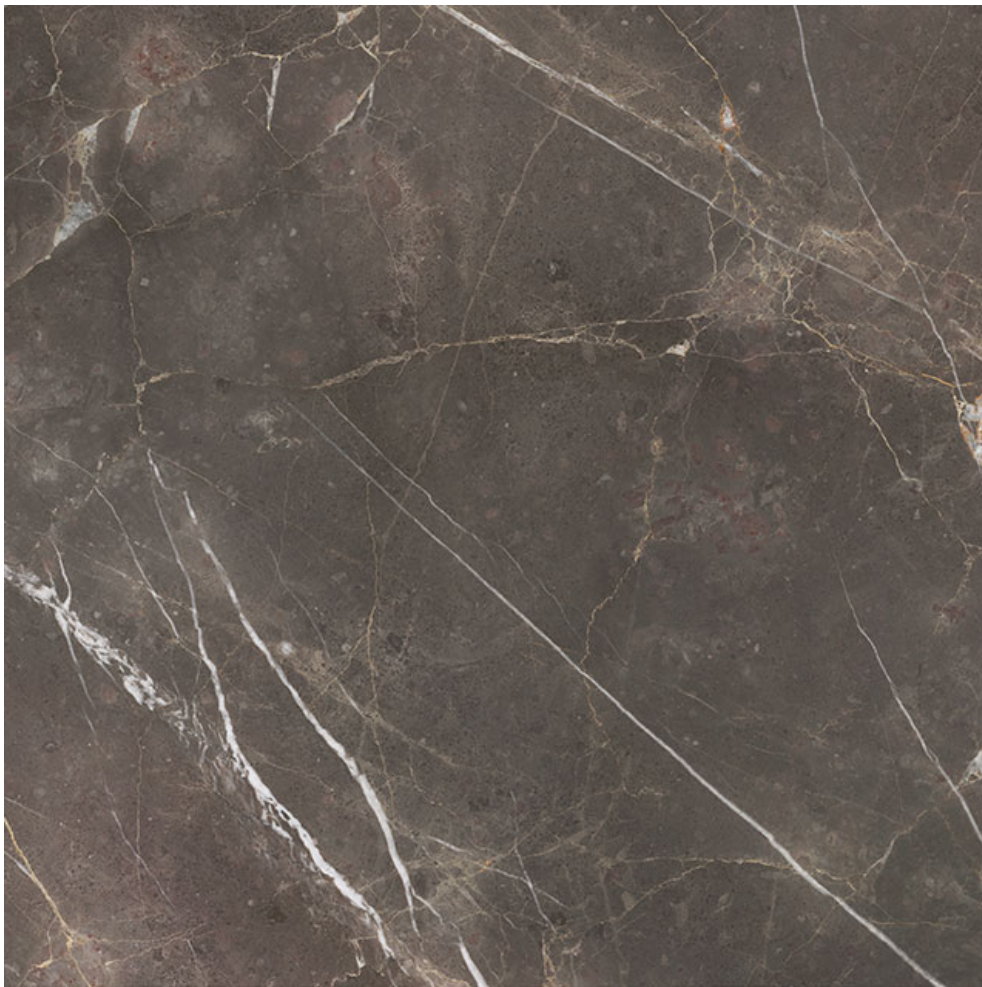

MACAR'S

PRODUCT

**ROYAL STONEWORKS 36X36 REGAL BROWN MARBLE
POLISHED**

36"x36" | Porcelain | Tile

TECHNICAL DATA

CODE: QUSW-RM-7P
NAME: Royal Stoneworks 36X36 Regal Brown Marble Polished
SERIES: Royal Stoneworks
SIZE: 36"x36"
FINISH: Polished
LOOK: Stone Look
EDGE: Rectified
FAMILY: Tile
FROST RESISTANCE: Yes
SHADE VARIATION: V3
STYLE: Contemporary
SUITABLE FOR: Indoor|Shower
TYPOLOGY: Porcelain
TYPE OF PIECE: Field Tile
USE: Floor and Wall