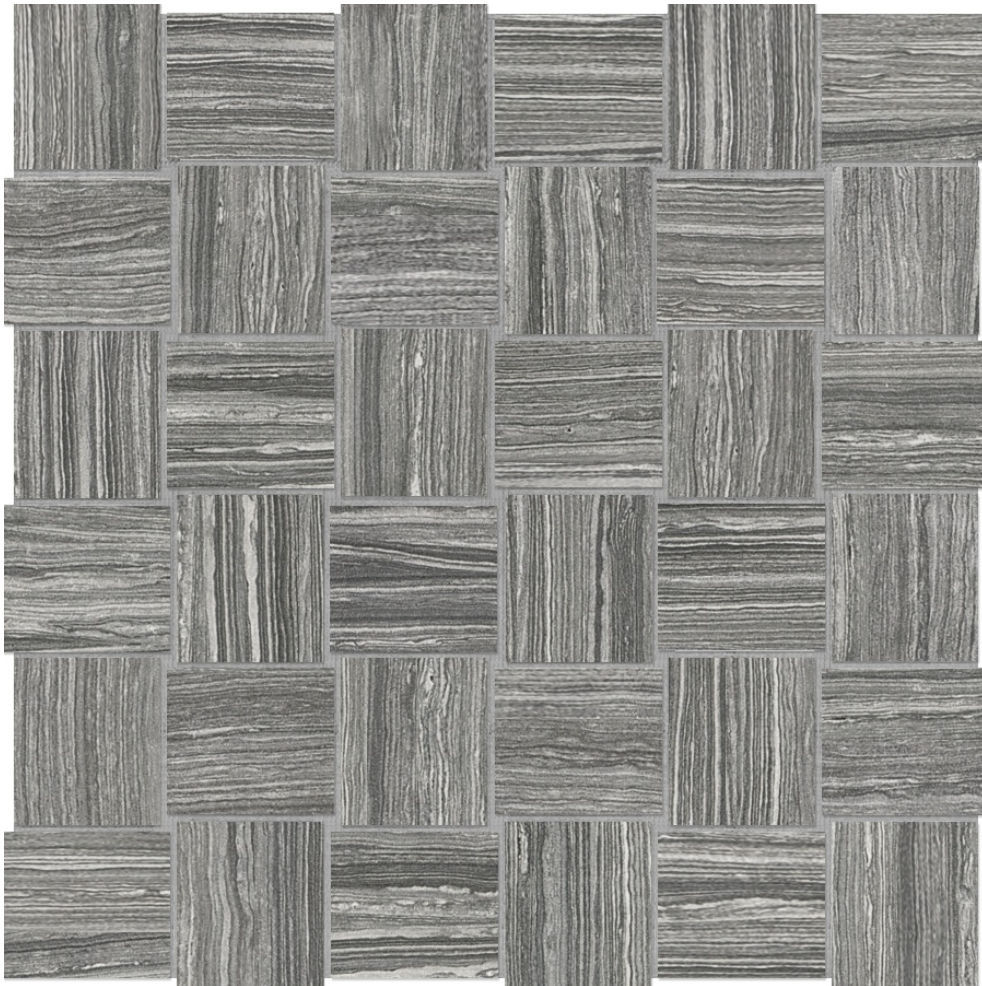

MACAR'S

---

**PRODUCT**

**2X2 CARBON BASKETWEAVE**

---

12"x12" | Glazed Porcelain | Tile

## TECHNICAL DATA

CODE: AC4501-00820

NAME: 2x2 Carbon Basketweave

SERIES: Eramosa

SIZE: 12"x12"

FINISH: Matt

LOOK: Marble Look

FAMILY: Tile

FROST RESISTANCE: Yes

MOSAIC TYPE: Mesh-Mounted

PEI: 4

STYLE: Contemporary

SUITABLE FOR: Indoor

TPOLOGY: Glazed Porcelain

TYPE OF PIECE: Mosaic

USE: Floor and Wall