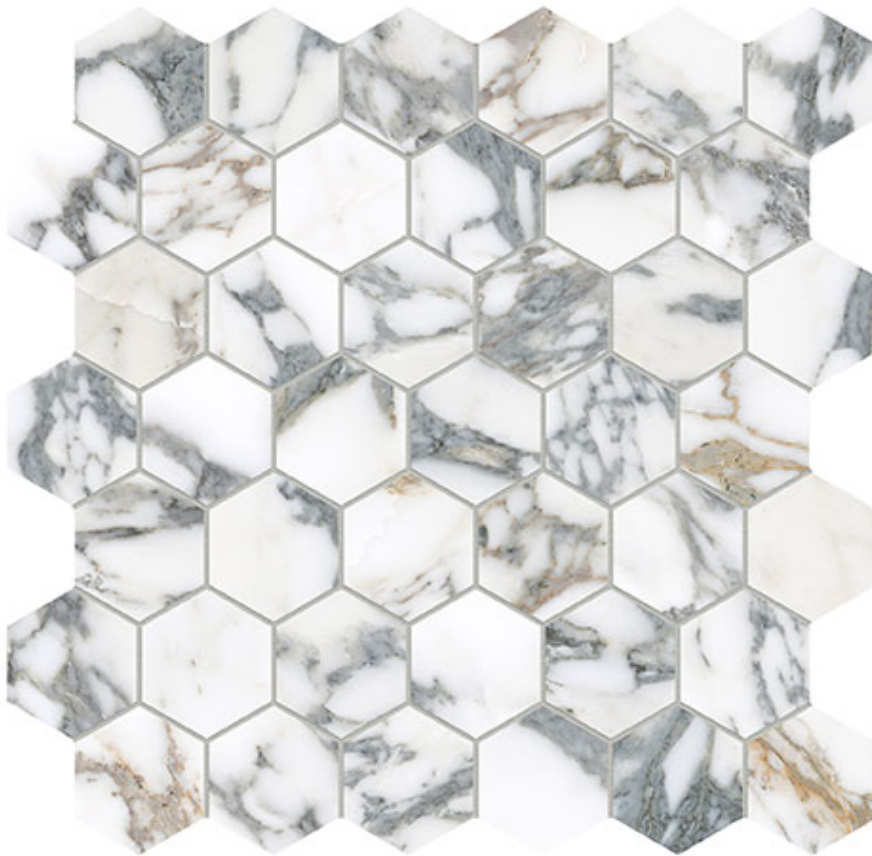

MACAR'S

PRODUCT

ROYAL STONEWORKS 2\"

12"x12" | Porcelain | Tile

ROOM SCENES

TECHNICAL DATA

CODE: QUSW-IA-HX
NAME: Royal Stoneworks 2'' Italian Arabescato Hex
SERIES: Royal Stoneworks
SIZE: 12"x12"
FINISH: Honed
LOOK: Stone Look
FAMILY: Tile
MOSAIC TYPE: 2"x2"
SHADE VARIATION: V3
STYLE: Contemporary
SUITABLE FOR: Indoor|Shower
TYPOLOGY: Porcelain
TYPE OF PIECE: Mosaic
USE: Floor and Wall