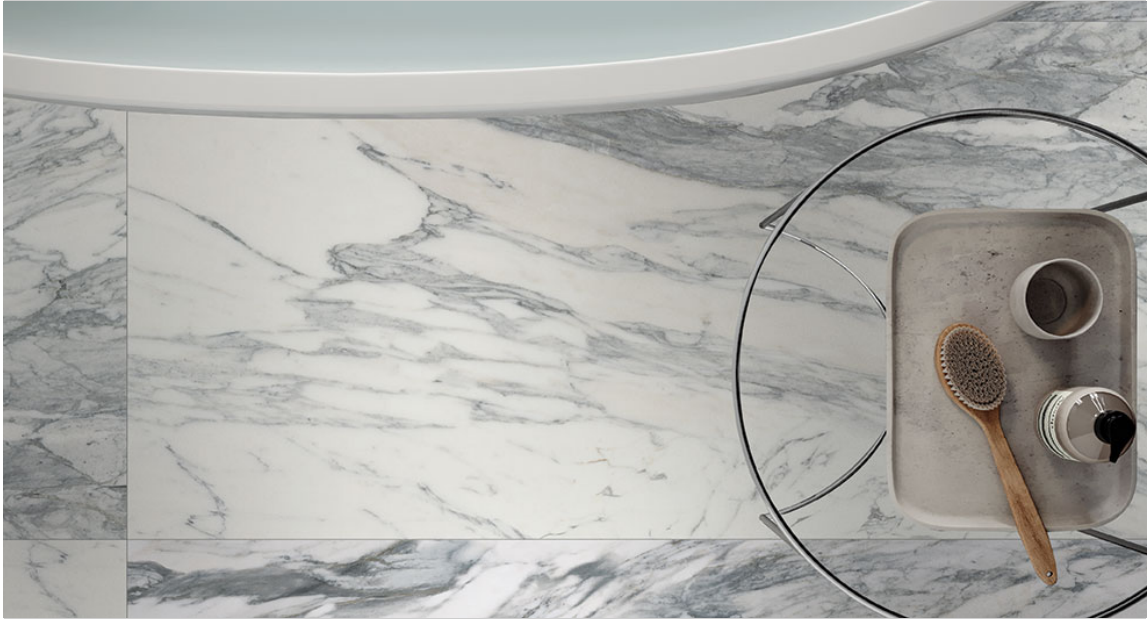

Royal Stoneworks 2" Cloudstone White Hex
12"x12" | Porcelain

Royal Stoneworks 2" Calacatta Royale Hex
12"x12" | Porcelain

Royal Stoneworks 2" Tuscan Forge Vein Hex
12"x12" | Porcelain

ROOM SCENES

Size	Product type	BOX			PALLET		
		pcs	sqft	lb	boxes	sqft	lb
24"x24"	Field Tile	3	11.52		42		
12"x24"	Field Tile	6	11.52		48		
12"x12"	Mosaic	10	9.69		45		