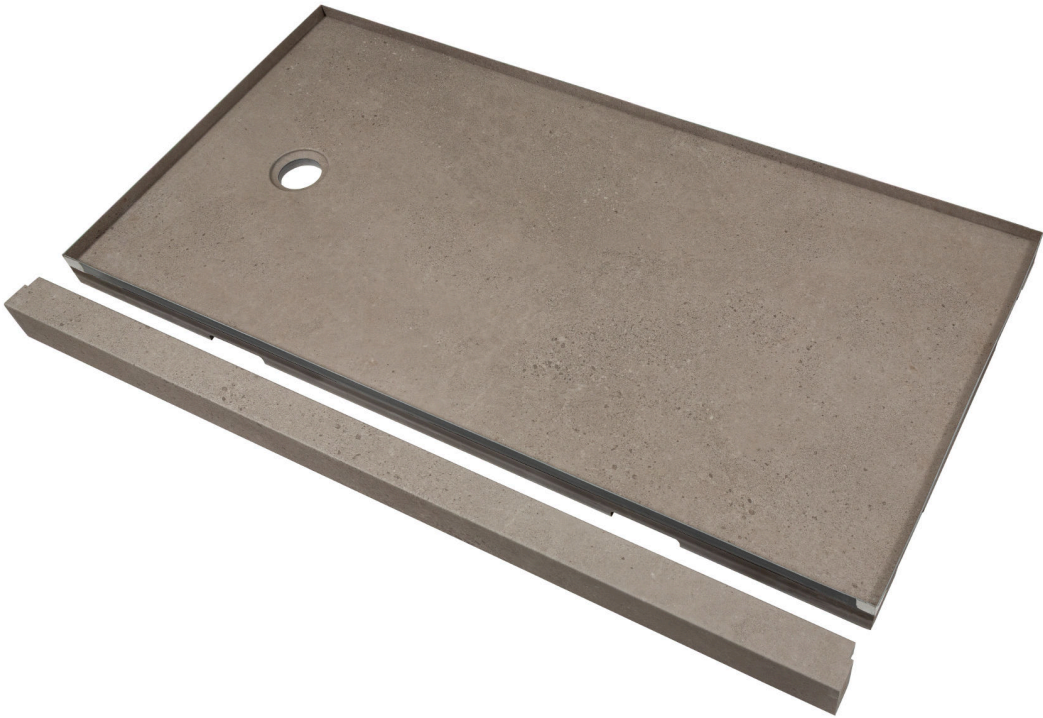

MACAR'S

---

**PRODUCT**

**SHOWER PAN 32X60 CONCRETE SAND**

---

32"x60"x3.5" | High-density PVC core | Waterproof Walls

**GRAPHIC VARIETY**

## **TECHNICAL DATA**

**CODE:** LCSP326073

**NAME:** Shower Pan 32x60 Concrete Sand

**SERIES:** Concrete Sand

**SIZE:** 32"x60"x3.5"

**LOOK:** Stone Look Shower Pan

**CORE BOARD THICKNESS:** 2"

**FAMILY:** Waterproof Walls

**SUITABLE FOR:** Shower

**TPOLOGY:** High-density PVC core

**TYPE OF PIECE:** Shower Pan Base

**TPOLOGY:** Shower Pan

**TOTAL THICKNESS:** 3.5"

**USE:** Floor only

**NOTES:** This product is special order and cannot be cancelled, returned, or refunded.