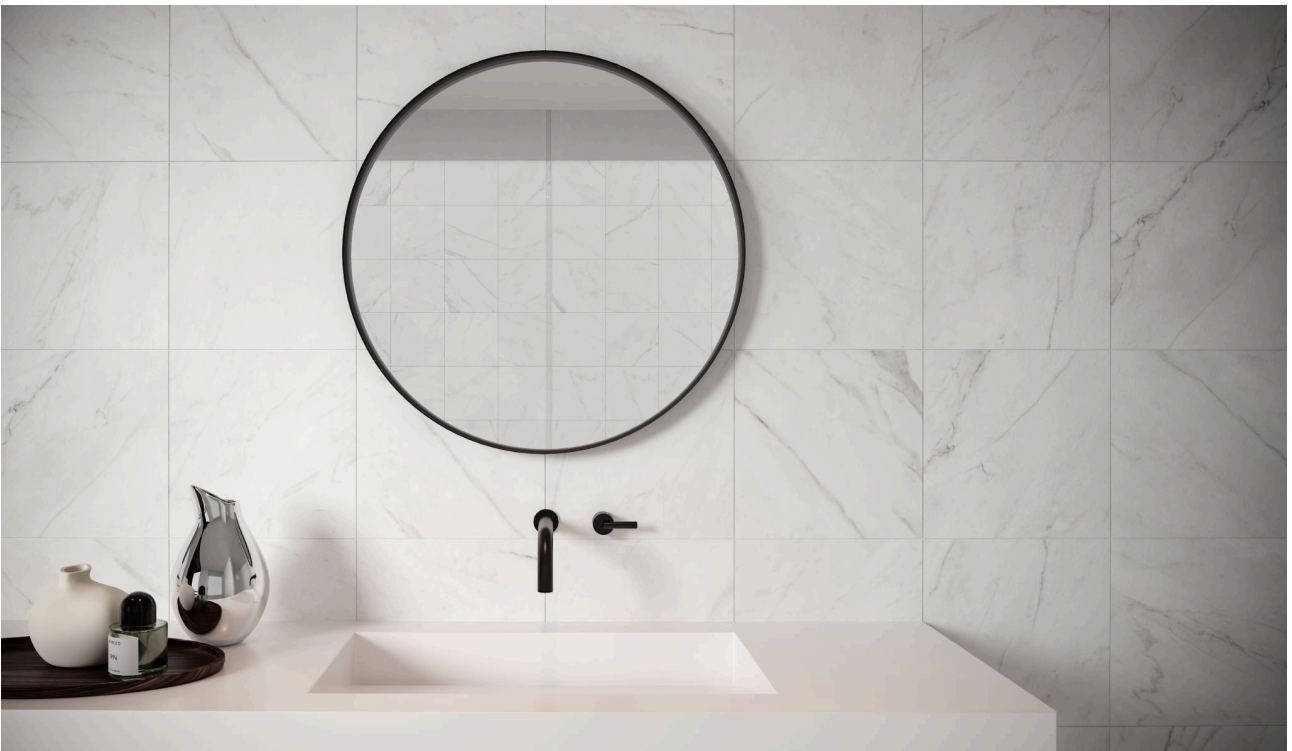

MACAR'S

SERIES
ALTEZZA

| Glazed Porcelain | Pressed Glazed Porcelain | Marble Look

The enduring appeal of classic surfaces.

PRODUCTS

Altezza 12x24 Carrara
12"x24" | Pressed Glazed Porcelain

Altezza 20x20 Carrara
20"x20" | Pressed Glazed Porcelain