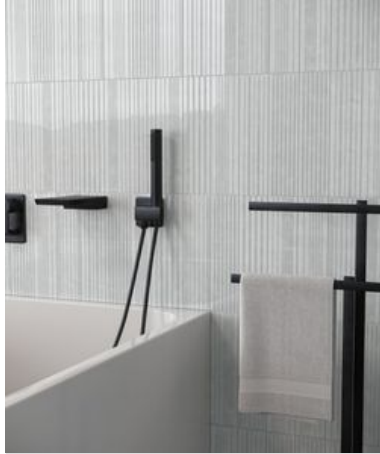

PRODUCT
GEOMETRA 3X12 SILVER DIVIDE

3"x12" | Pressed Glazed Ceramic | Mosaic and Decorative Tile

ROOM SCENES

TECHNICAL DATA

CODE: AC4000-03090

NAME: Geometra 3x12 Silver Divide

SERIES: Geometra

SIZE: 3"x12"

FINISH: Gloss

LOOK: Glass

FAMILY: Mosaic and Decorative Tile

SHADE VARIATION: V2

SUITABLE FOR: Indoor

TYPOLOGY: Pressed Glazed Ceramic

TYPE OF PIECE: Field Tile

USE: Wall only